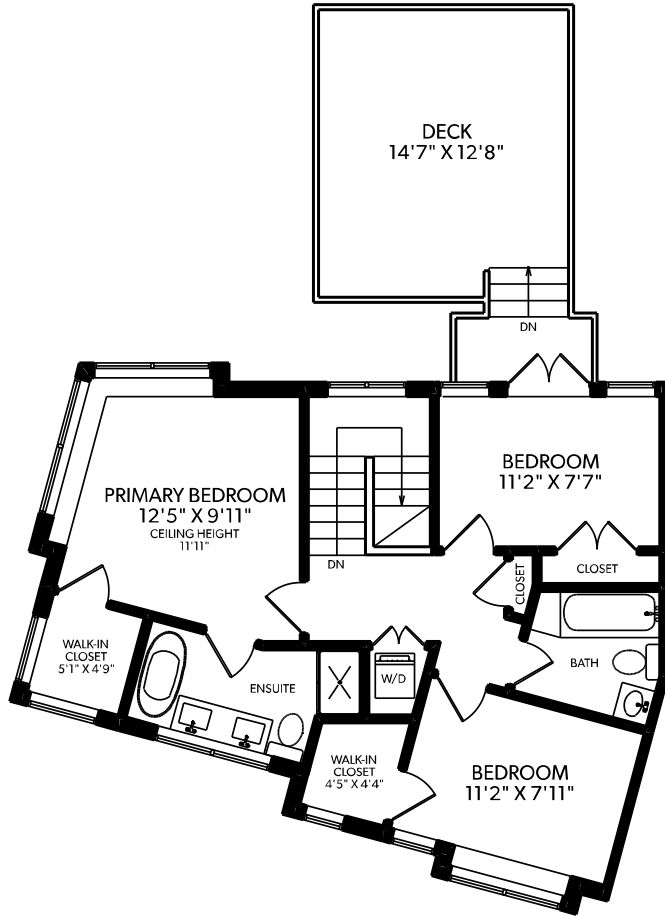

# 2670 LAKEWOOD DRIVE

FLOOR	FINISHED	UNFINISHED	TOTAL	OTHER AREAS	
MAIN	663	0	663	DECK	227
UPPER	698	0	698	CRAWL	254
LOWER	343	0	343	BALCONY	50
<b>TOTAL</b>	<b>1704</b>	<b>0</b>	<b>1704</b>	GARAGE	248

## UPPER FLOOR

## MAIN FLOOR

## LOWER FLOOR