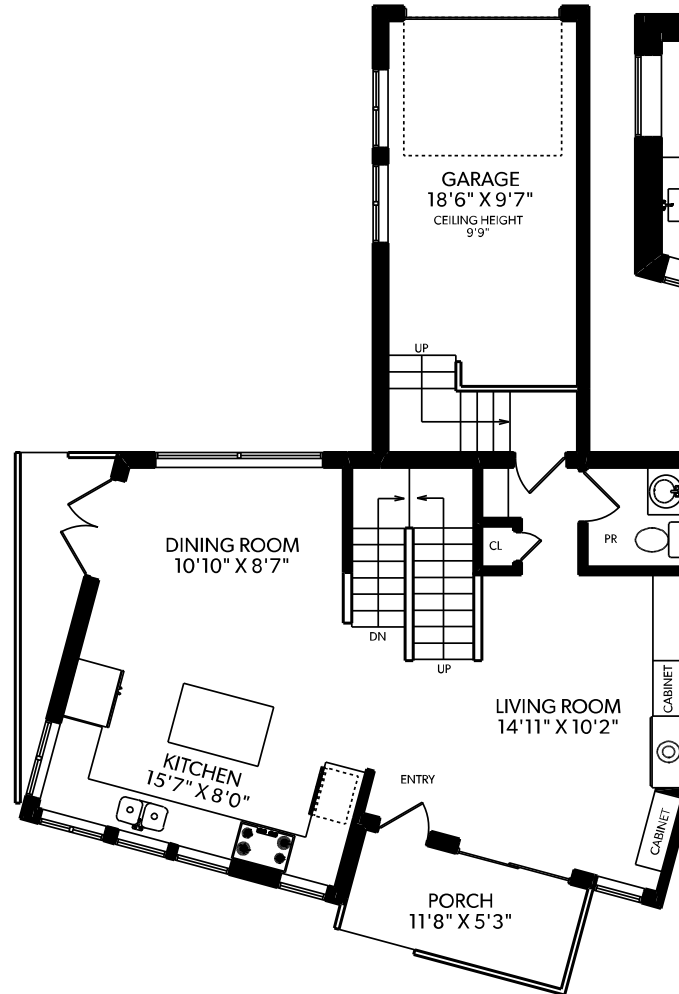

# 2670 LAKEWOOD DRIVE

FLOOR	FINISHED	UNFINISHED	TOTAL	OTHER AREAS	
MAIN	663	0	663	DECK	227
UPPER	698	0	698	CRAWL	254
LOWER	343	0	343	BALCONY	50
<b>TOTAL</b>	<b>1704</b>	<b>0</b>	<b>1704</b>	GARAGE	248

## UPPER FLOOR

## MAIN FLOOR

## LOWER FLOOR