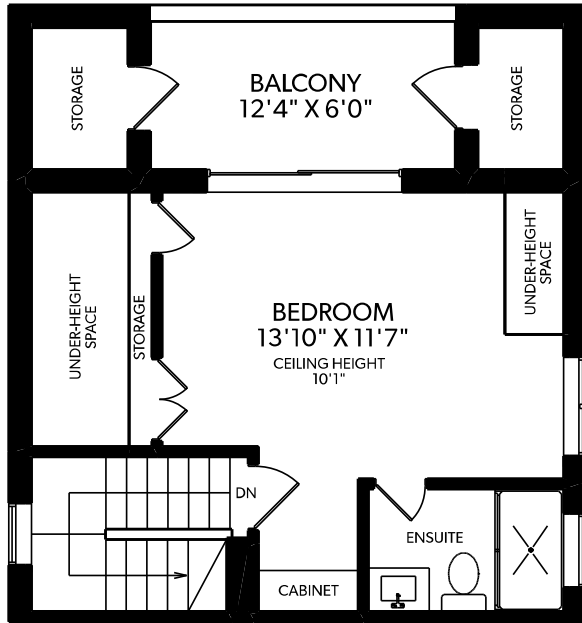

2-625 EAST 24TH AVENUE

FLOOR	FINISHED	UNFINISHED	TOTAL
MAIN	623	0	623
UPPER	635	0	635
TOP	350	0	350
LOWER	44	0	44
TOTAL	1652	0	1652

OTHER AREAS	
STORAGE	149
BALCONY	82

TOP FLOOR

MAIN FLOOR

UPPER FLOOR

LOWER FLOOR