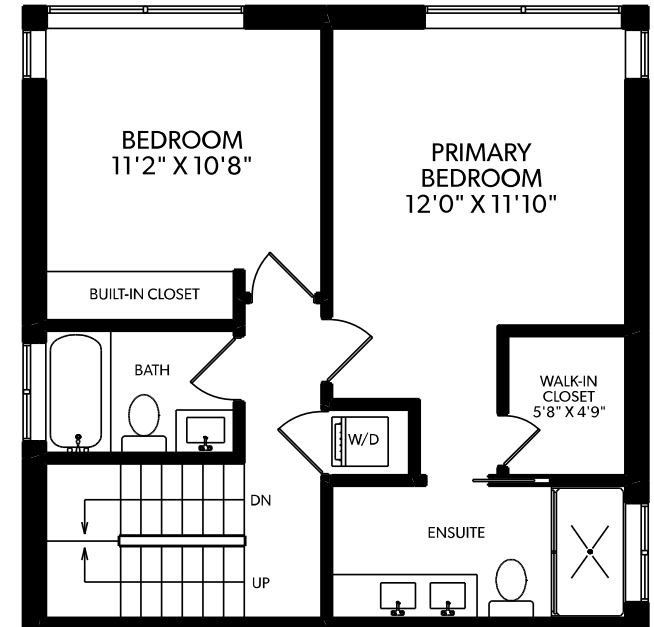

2-625 EAST 24TH AVENUE

FLOOR	FINISHED	UNFINISHED	TOTAL
MAIN	623	0	623
UPPER	635	0	635
TOP	350	0	350
LOWER	44	0	44
TOTAL	1652	0	1652

OTHER AREAS	
STORAGE	149
BALCONY	82

TOP FLOOR

MAIN FLOOR

UPPER FLOOR

LOWER FLOOR