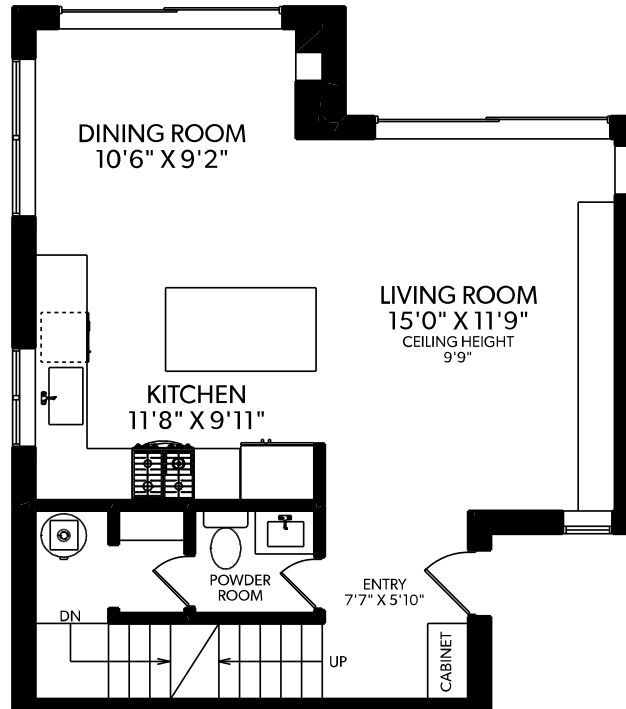

2-625 EAST 24TH AVENUE

FLOOR	FINISHED	UNFINISHED	TOTAL
MAIN	623	0	623
UPPER	635	0	635
TOP	350	0	350
LOWER	44	0	44
TOTAL	1652	0	1652

OTHER AREAS	
STORAGE	149
BALCONY	82

TOP FLOOR

MAIN FLOOR

UPPER FLOOR

LOWER FLOOR