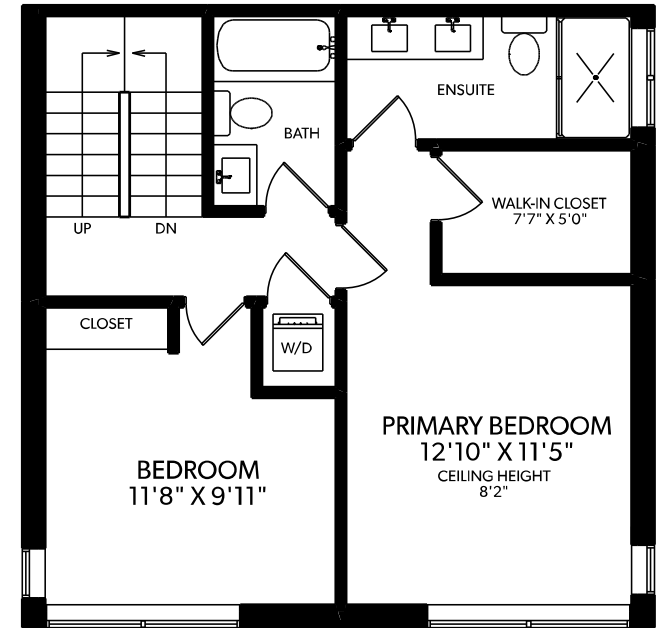

1-625 EAST 24TH AVENUE

FLOOR	FINISHED	UNFINISHED	TOTAL
MAIN	626	0	626
UPPER	631	0	631
TOP	359	0	359
LOWER	38	0	38
TOTAL	1654	0	1654

OTHER AREAS	
STORAGE	135
BALCONY	77

TOP FLOOR

MAIN FLOOR

UPPER FLOOR

LOWER FLOOR