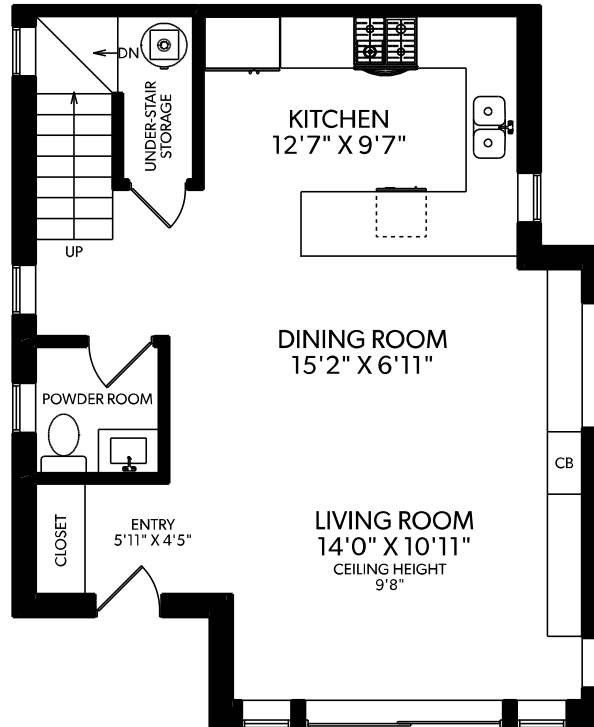

1-625 EAST 24TH AVENUE

FLOOR	FINISHED	UNFINISHED	TOTAL
MAIN	626	0	626
UPPER	631	0	631
TOP	359	0	359
LOWER	38	0	38
TOTAL	1654	0	1654

OTHER AREAS	
STORAGE	135
BALCONY	77

TOP FLOOR

MAIN FLOOR

UPPER FLOOR

LOWER FLOOR