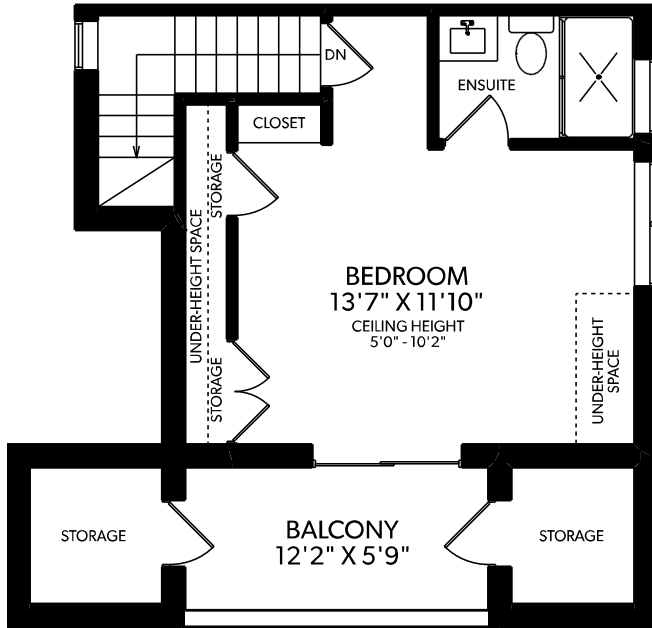

1-625 EAST 24TH AVENUE

FLOOR	FINISHED	UNFINISHED	TOTAL
MAIN	626	0	626
UPPER	631	0	631
TOP	359	0	359
LOWER	38	0	38
TOTAL	1654	0	1654

OTHER AREAS	
STORAGE	135
BALCONY	77

TOP FLOOR

MAIN FLOOR

UPPER FLOOR

LOWER FLOOR