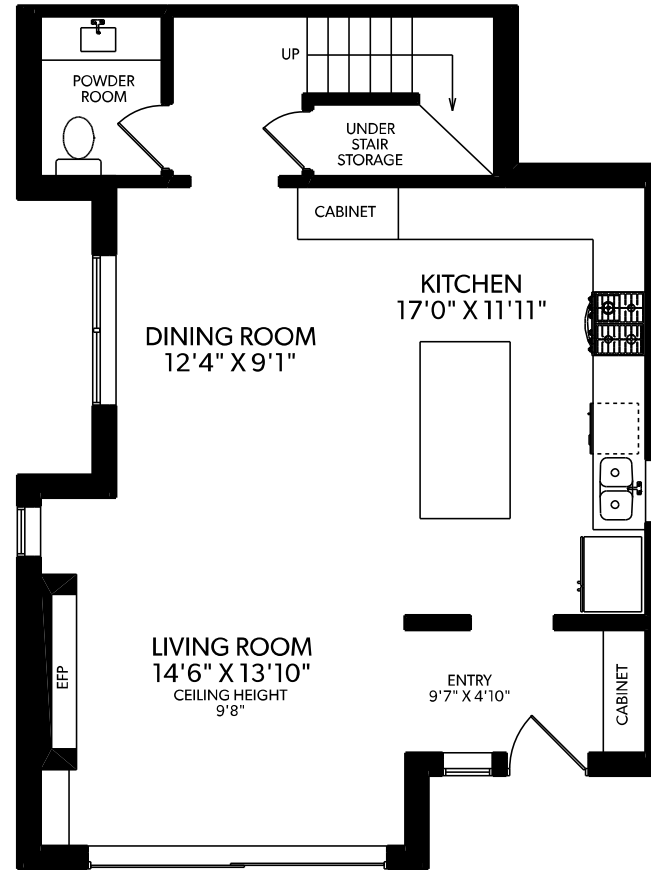

# 1-727 EAST 31ST AVENUE

FLOOR	FINISHED	UNFINISHED	TOTAL
MAIN	781	0	781
UPPER	978	0	978
ATTIC	490	0	490
TOTAL	2249	0	2249

## UPPER FLOOR

## MAIN FLOOR