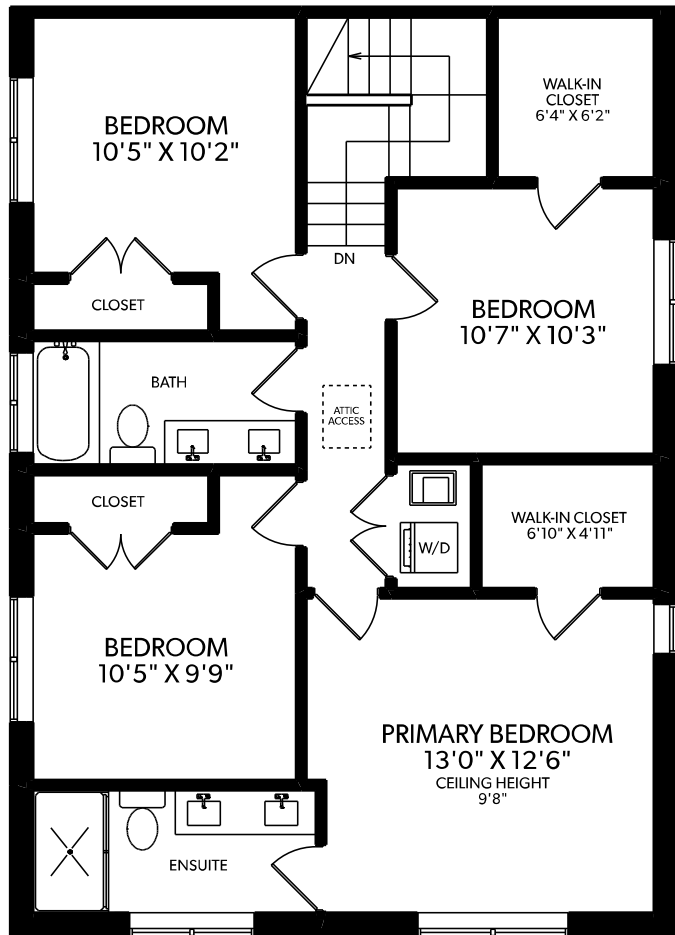

# 1-727 EAST 31ST AVENUE

FLOOR	FINISHED	UNFINISHED	TOTAL
MAIN	781	0	781
UPPER	978	0	978
ATTIC	490	0	490
TOTAL	2249	0	2249

## UPPER FLOOR

## MAIN FLOOR