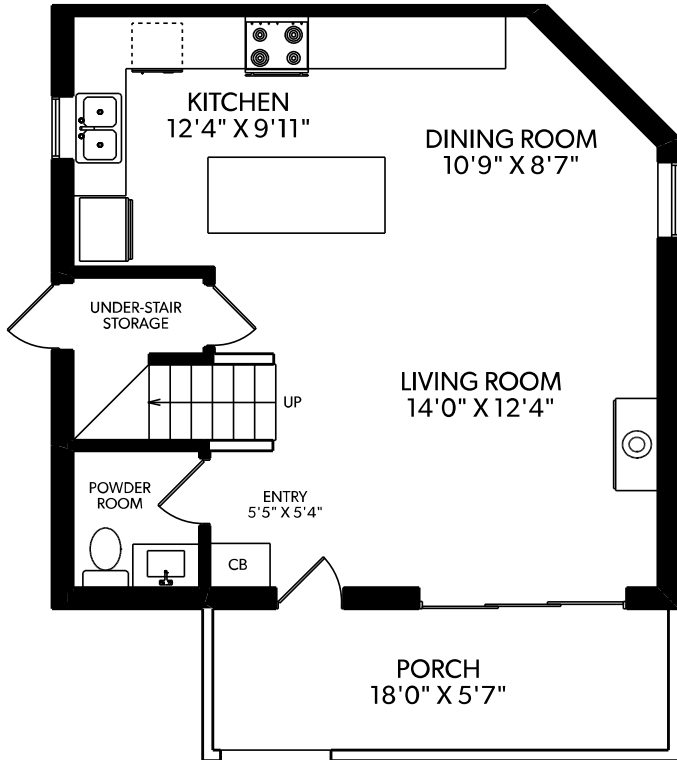

1-332 EAST 20TH AVENUE

FLOOR	FINISHED	UNFINISHED	TOTAL	OTHER AREAS
MAIN	578	0	578	PORCH 113
UPPER	594	0	594	
TOP	372	0	372	
TOTAL	1544	0	1544	

MAIN FLOOR

UPPER FLOOR

TOP FLOOR