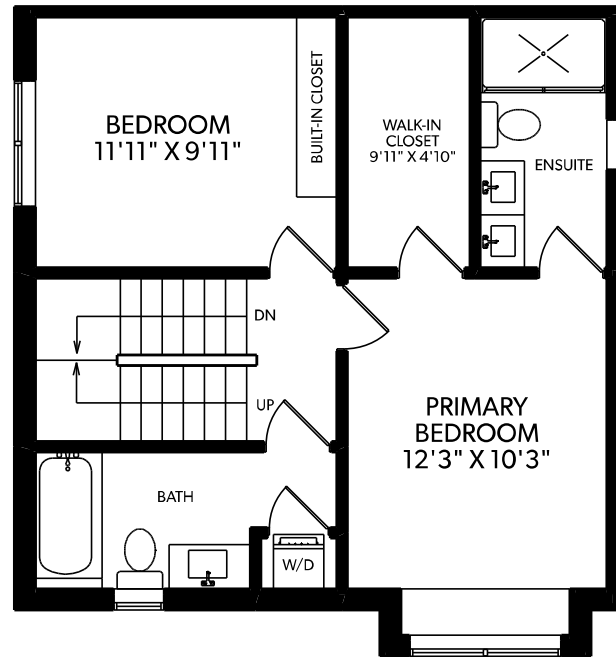

1-332 EAST 20TH AVENUE

FLOOR	FINISHED	UNFINISHED	TOTAL	OTHER AREAS
MAIN	578	0	578	PORCH 113
UPPER	594	0	594	
TOP	372	0	372	
TOTAL	1544	0	1544	

MAIN FLOOR

UPPER FLOOR

TOP FLOOR