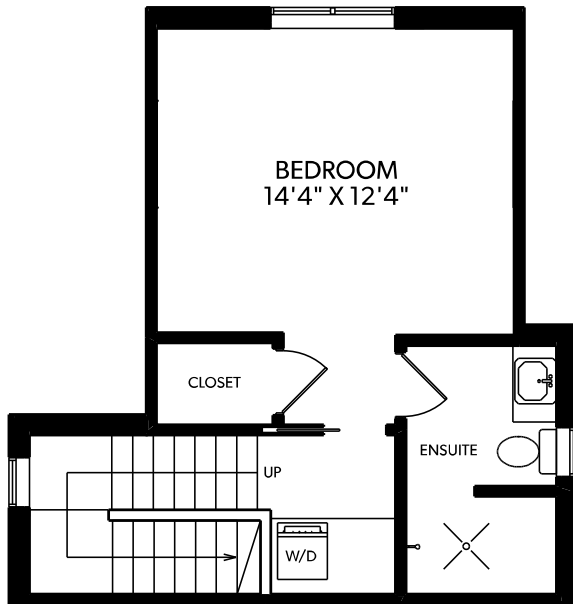

## 2 - 638 East 46th Avenue

FLOOR	FINISHED	UNFINISHED	TOTAL
Main	584	0	584
Upper	607	0	607
Top	429	0	429
Total	1620	0	1620

TOP FLOOR

MAIN FLOOR

UPPER FLOOR