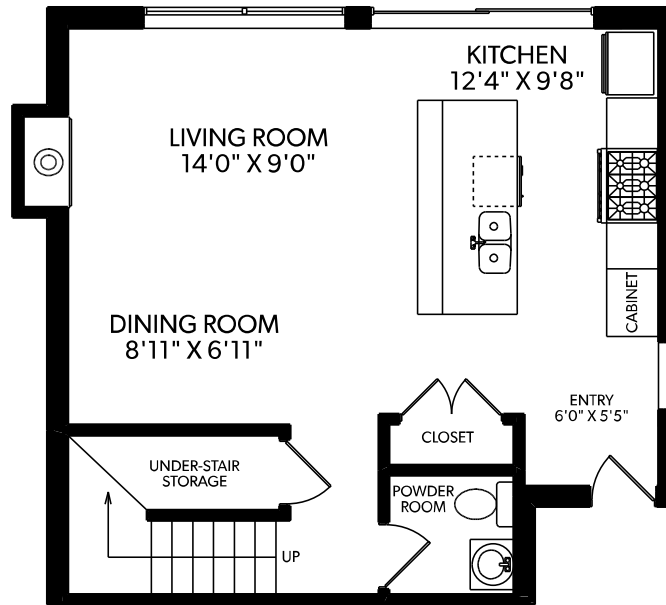

## 2 - 638 East 46th Avenue

FLOOR	FINISHED	UNFINISHED	TOTAL
Main	584	0	584
Upper	607	0	607
Top	429	0	429
Total	1620	0	1620

TOP FLOOR

MAIN FLOOR

UPPER FLOOR