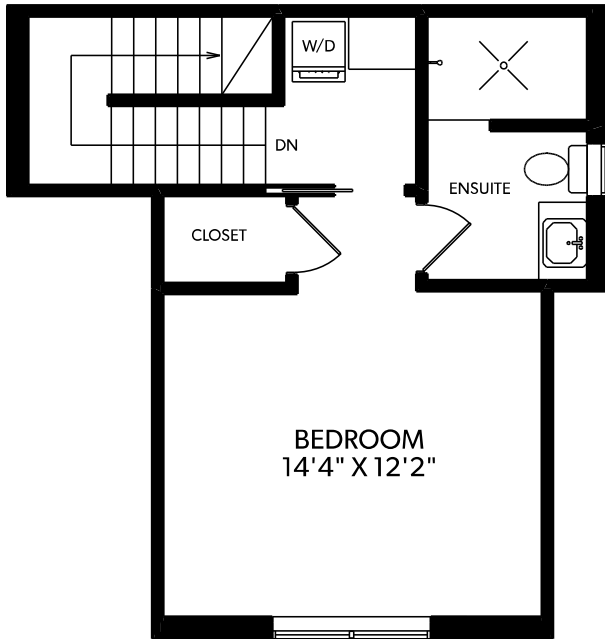

THE FRASER RESIDENCES

1 - 638 East 46th Avenue

FLOOR	FINISHED	UNFINISHED	TOTAL
Main	533	0	533
Upper	559	0	559
Top	435	0	435
Total	1527	0	1527

TOP FLOOR

MAIN FLOOR

UPPER FLOOR