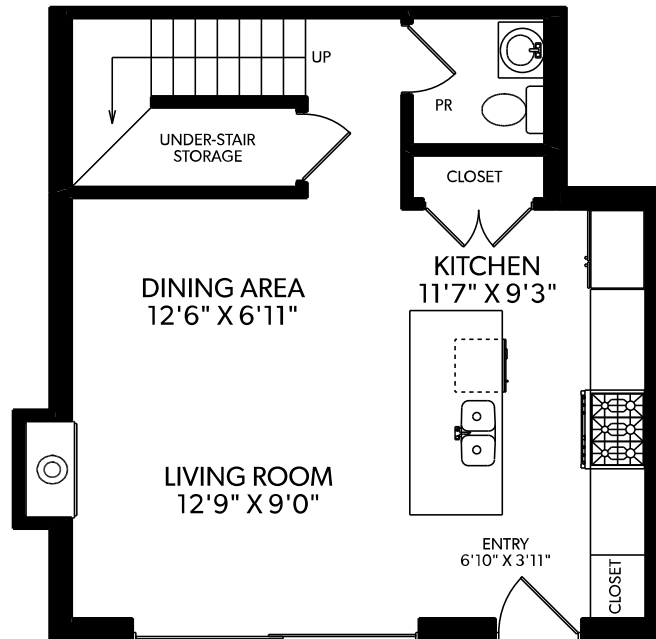

THE FRASER RESIDENCES

1 - 638 East 46th Avenue

FLOOR	FINISHED	UNFINISHED	TOTAL
Main	533	0	533
Upper	559	0	559
Top	435	0	435
Total	1527	0	1527

TOP FLOOR

MAIN FLOOR

UPPER FLOOR