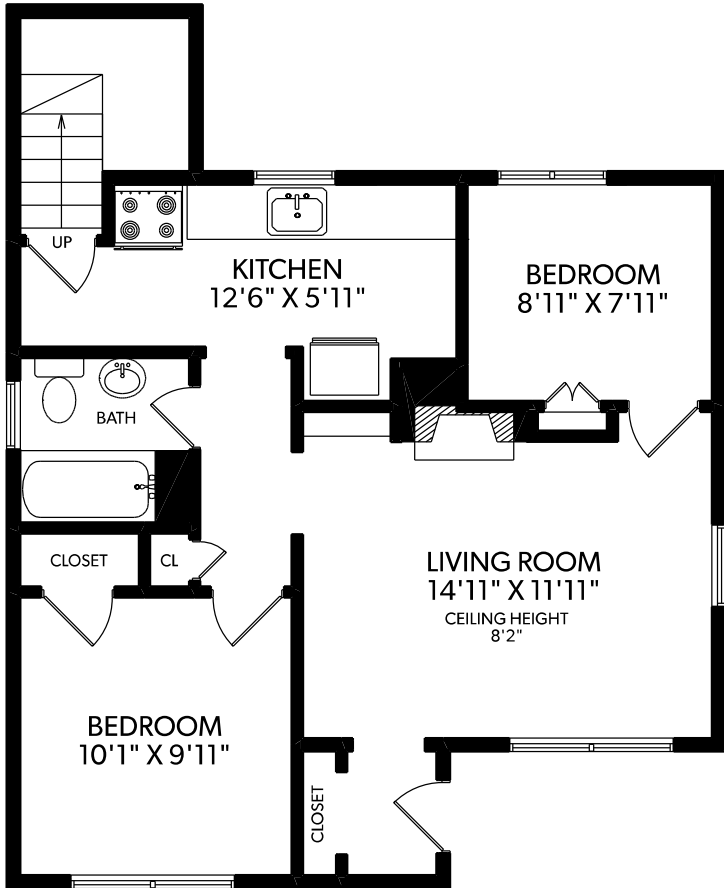

3431 GLEN DRIVE

FLOOR	FINISHED	UNFINISHED	TOTAL	OTHER AREAS	
MAIN	681	0	681	GARAGE	246
LOWER	681	0	681		
TOTAL	1362	0	1362		

MAIN FLOOR

LOWER FLOOR

GMS
FLOOR PLANS .CA

MEASURED 02/ 28 / 2025