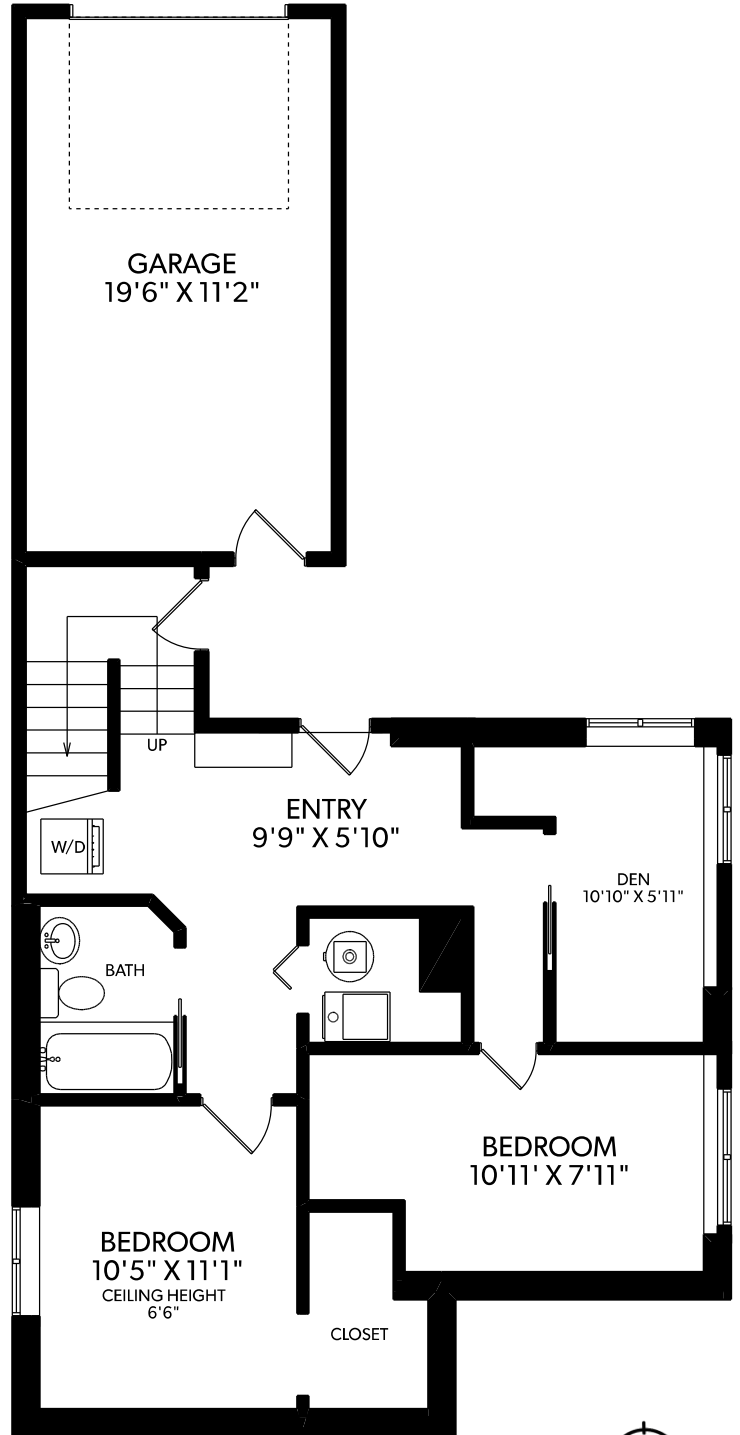

3431 GLEN DRIVE

FLOOR	FINISHED	UNFINISHED	TOTAL	OTHER AREAS	
MAIN	681	0	681	GARAGE	246
LOWER	681	0	681		
TOTAL	1362	0	1362		

MAIN FLOOR

LOWER FLOOR

GMS
FLOOR PLANS .CA

MEASURED 02/ 28 / 2025