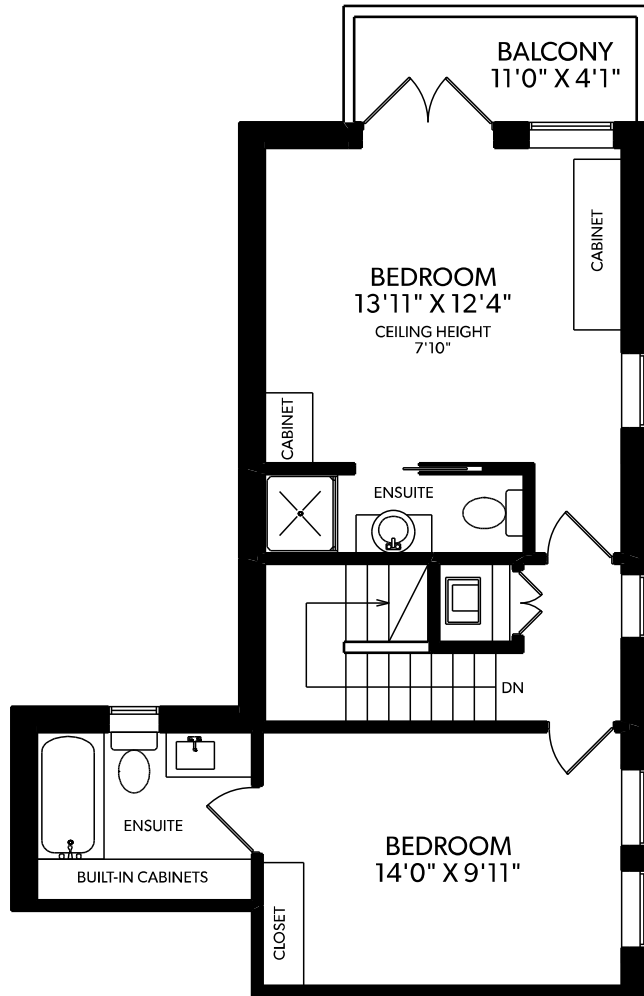

1125 EAST 15TH AVENUE

FLOOR	FINISHED	UNFINISHED	TOTAL	OTHER AREAS	
MAIN	551	0	551	PATIO	66
UPPER	367	0	367	BALCONIES	211
TOP	612	0	612		
TOTAL	1530	0	1530		

TOP FLOOR

MAIN FLOOR

UPPER FLOOR