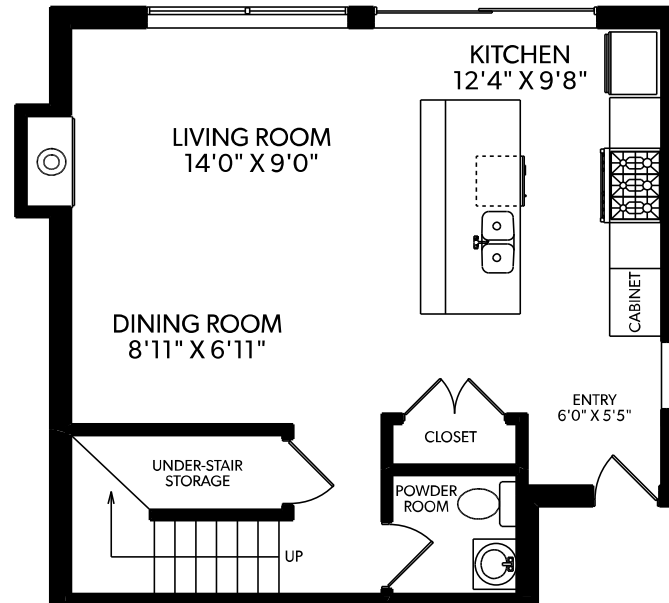

THE FRASER RESIDENCES

2 - 620 East 46th Avenue

TOP FLOOR

MAIN FLOOR

UPPER FLOOR