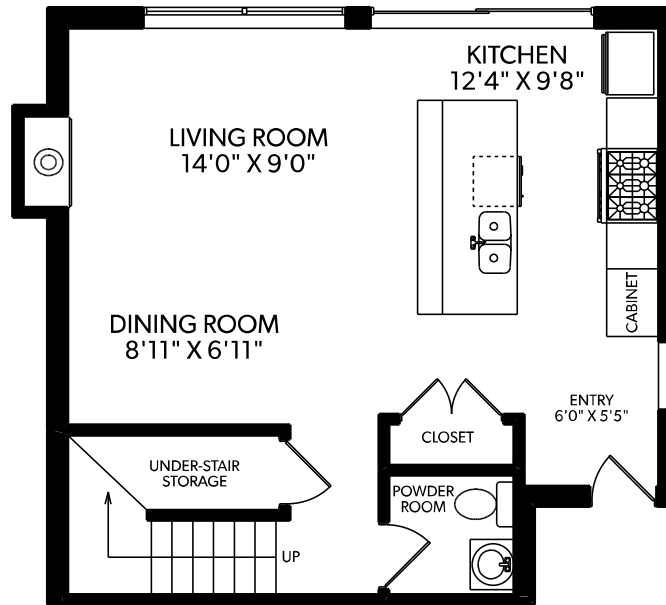

THE FRASER RESIDENCES

2 - 620 East 46th Avenue

FLOOR	FINISHED	UNFINISHED	TOTAL
Main	584	0	584
Upper	607	0	607
Top	429	0	429
Total	1620	0	1620

TOP FLOOR

MAIN FLOOR

UPPER FLOOR