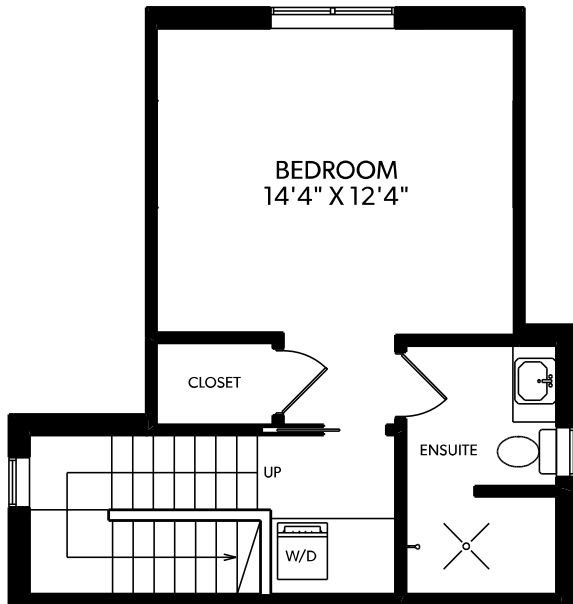

THE FRASER RESIDENCES

2 - 620 East 46th Avenue

FLOOR	FINISHED	UNFINISHED	TOTAL
Main	584	0	584
Upper	607	0	607
Top	429	0	429
Total	1620	0	1620

TOP FLOOR

MAIN FLOOR

UPPER FLOOR