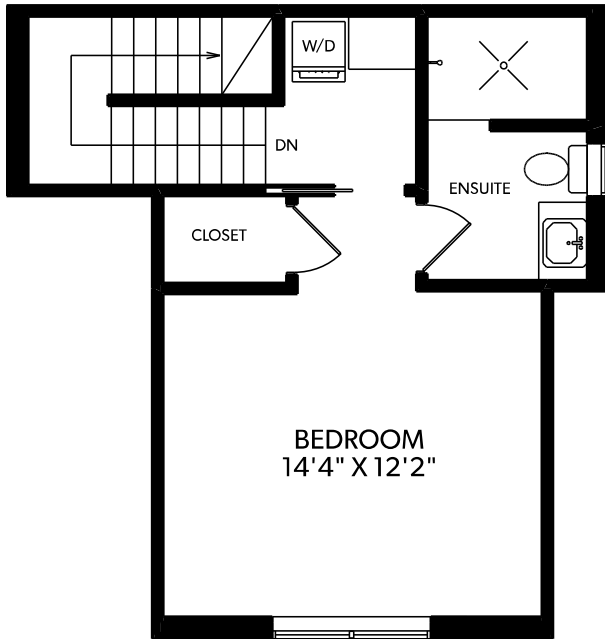

THE FRASER RESIDENCES

1 - 620 East 46th Avenue

| FLOOR | FINISHED | UNFINISHED | TOTAL |
|-------|----------|------------|-------|
| Main | 533 | 0 | 533 |
| Upper | 559 | 0 | 559 |
| Top | 435 | 0 | 435 |
| Total | 1527 | 0 | 1527 |

TOP FLOOR

MAIN FLOOR

UPPER FLOOR