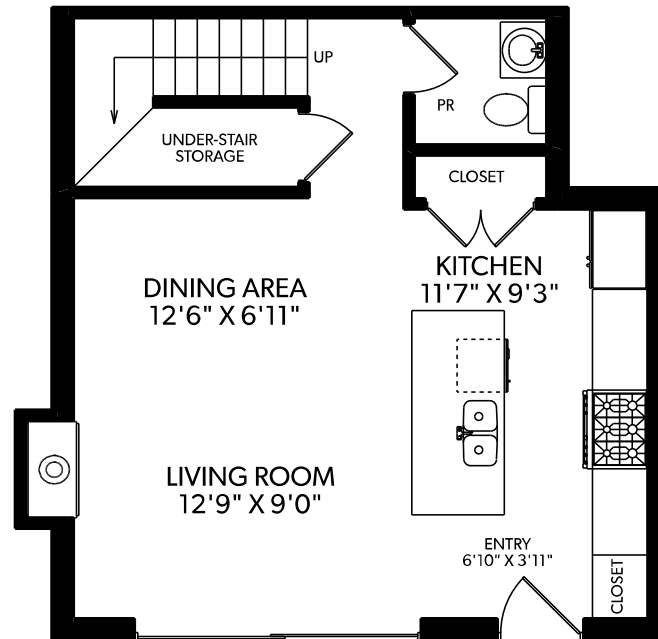

THE FRASER RESIDENCES

1 - 620 East 46th Avenue

| FLOOR | FINISHED | UNFINISHED | TOTAL |
|-------|----------|------------|-------|
| Main | 533 | 0 | 533 |
| Upper | 559 | 0 | 559 |
| Top | 435 | 0 | 435 |
| Total | 1527 | 0 | 1527 |

TOP FLOOR

MAIN FLOOR

UPPER FLOOR