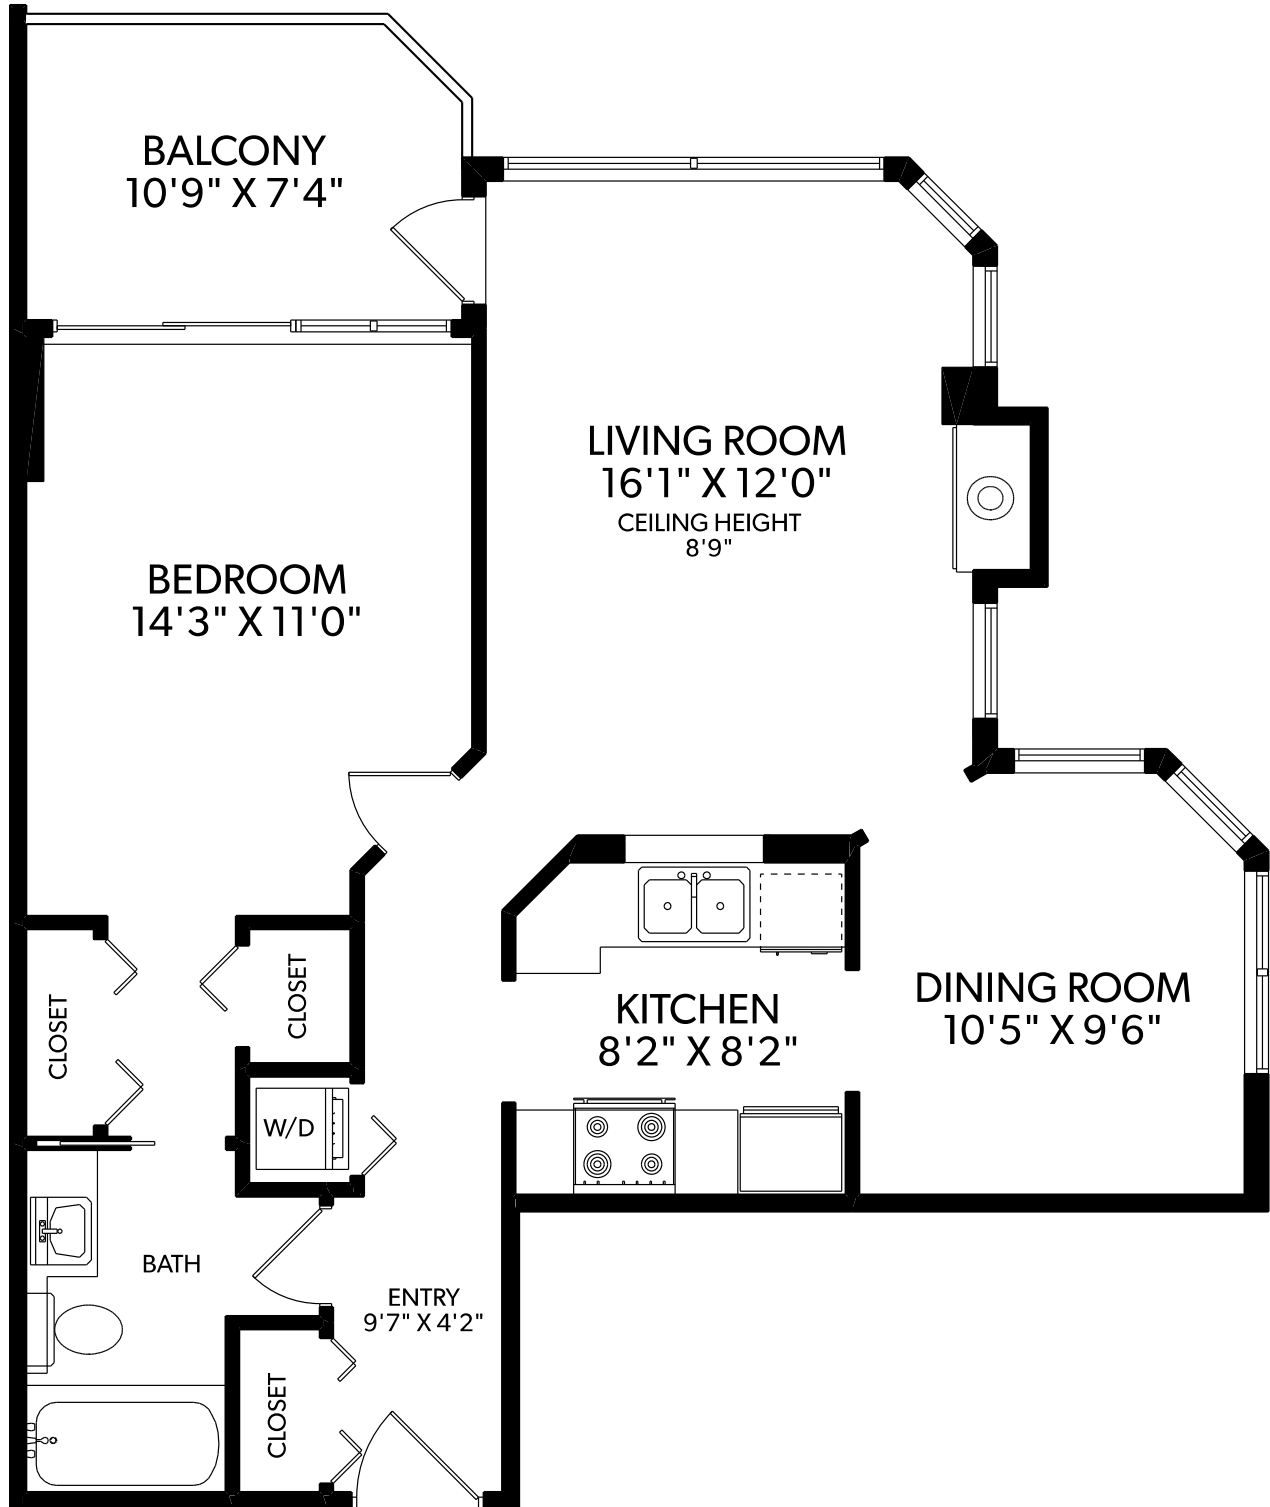

604-160 WEST KEITH ROAD

FLOOR	FINISHED	UNFINISHED	TOTAL	OTHER AREAS	
MAIN	750	0	750	BALCONY	83
TOTAL	750	0	750		

MEASURED 09/ 10 / 2024