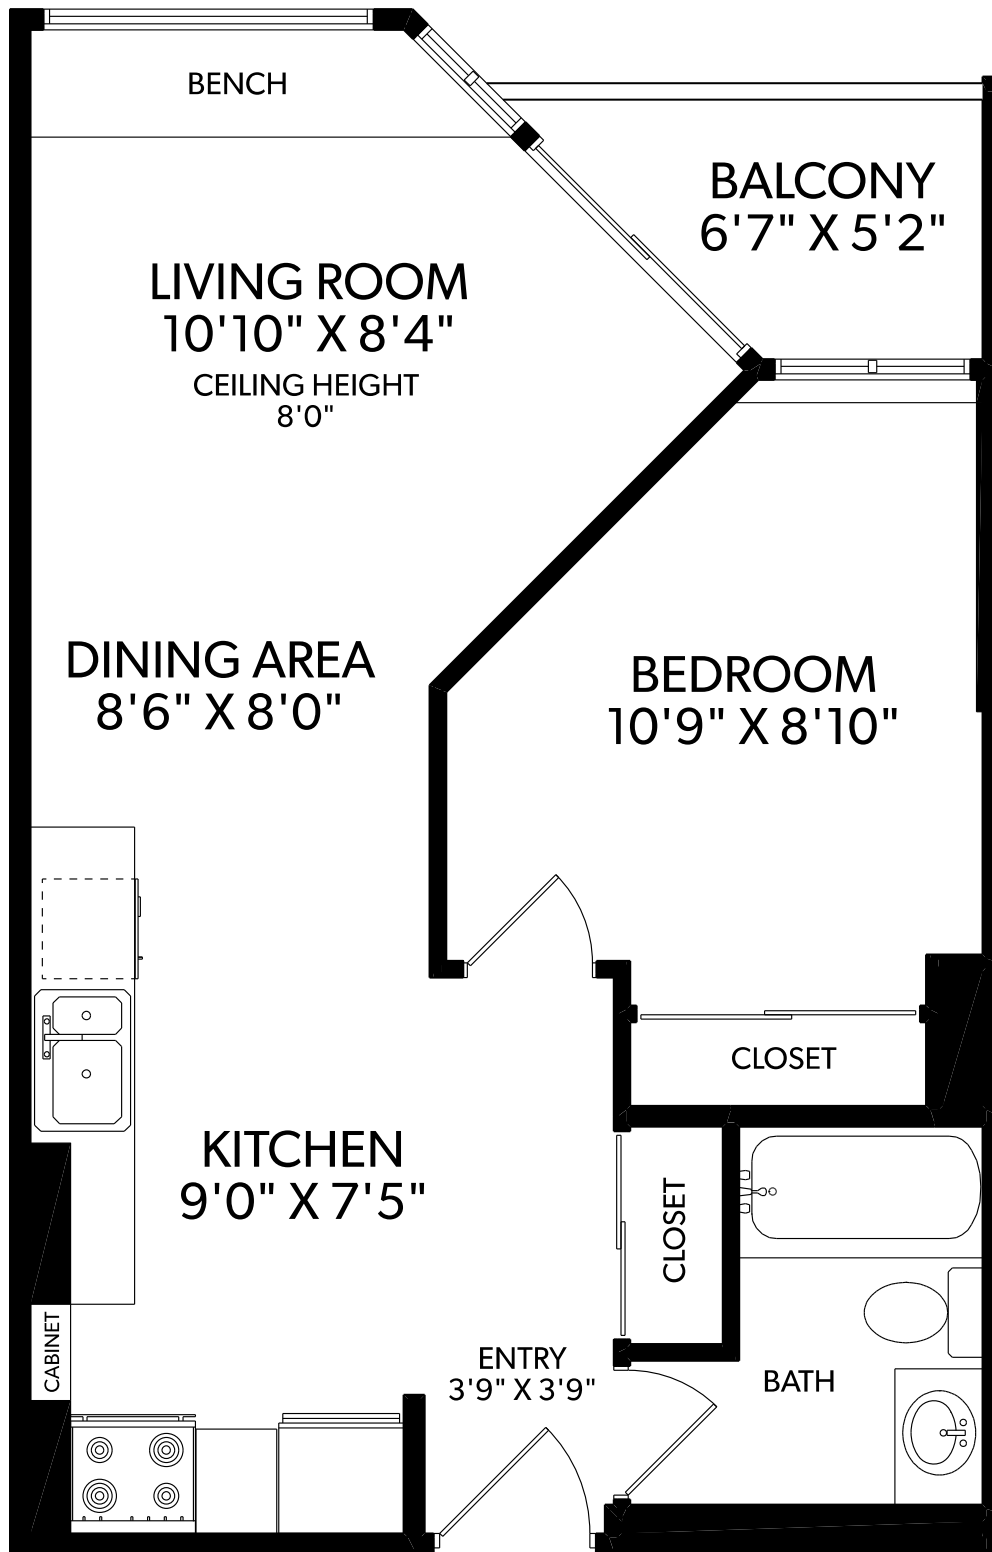

214-1330 BURRARD STREET

FLOOR	FINISHED	UNFINISHED	TOTAL	OTHER AREAS	
MAIN	556	0	556	BALCONY	42
TOTAL	556	0	556		

GMS
FLOOR PLANS .CA

MEASURED 08/29/2024