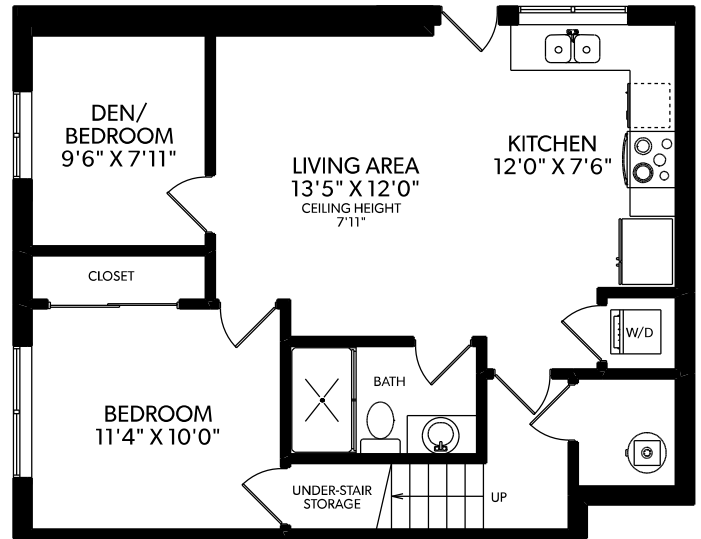

# 478 East 21st Avenue

FLOOR	FINISHED	UNFINISHED	TOTAL
Main	743	0	743
Upper	749	0	749
Lower	740	0	740
Total	2232	0	2232

LOWER FLOOR

UPPER FLOOR

MAIN FLOOR