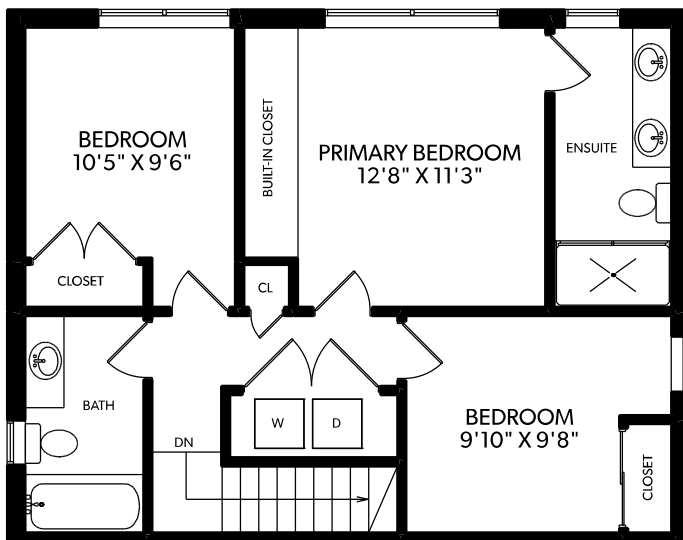

# 478 East 21st Avenue

FLOOR	FINISHED	UNFINISHED	TOTAL
Main	743	0	743
Upper	749	0	749
Lower	740	0	740
Total	2232	0	2232

LOWER FLOOR

UPPER FLOOR

MAIN FLOOR