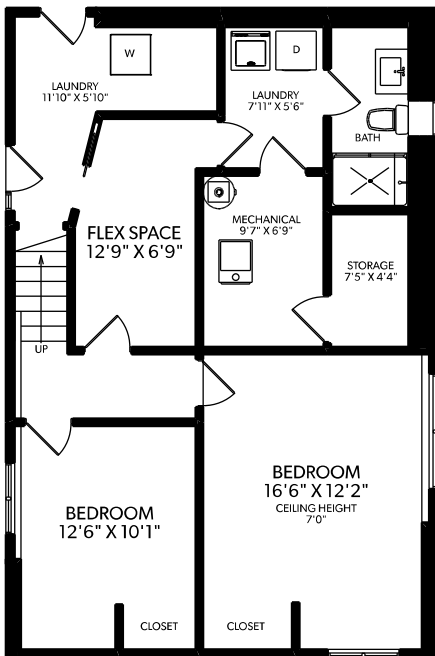

## 1375 Graveley Street, Vancouver

Main Floor:	852 sq.ft.
Upper Floor:	891 sq.ft.
Lower Floor:	877 sq.ft.
<b>Total:</b>	<b>2620 sq.ft.</b>
Porch:	63 sq.ft.
Balconies:	58 sq.ft.

LOWER FLOOR

1375

MAIN FLOOR

1375

UPPER FLOOR

1373