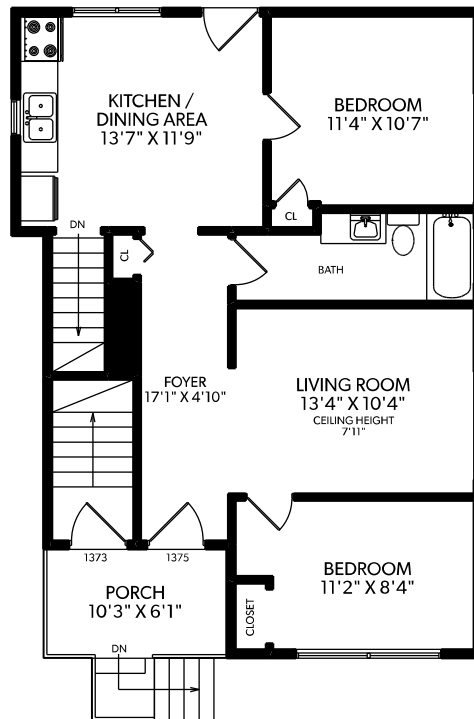

## 1375 Graveley Street, Vancouver

Main Floor:	852 sq.ft.
Upper Floor:	891 sq.ft.
Lower Floor:	877 sq.ft.
<b>Total:</b>	<b>2620 sq.ft.</b>
Porch:	63 sq.ft.
Balconies:	58 sq.ft.

LOWER FLOOR

1375

MAIN FLOOR

1375

UPPER FLOOR

1373