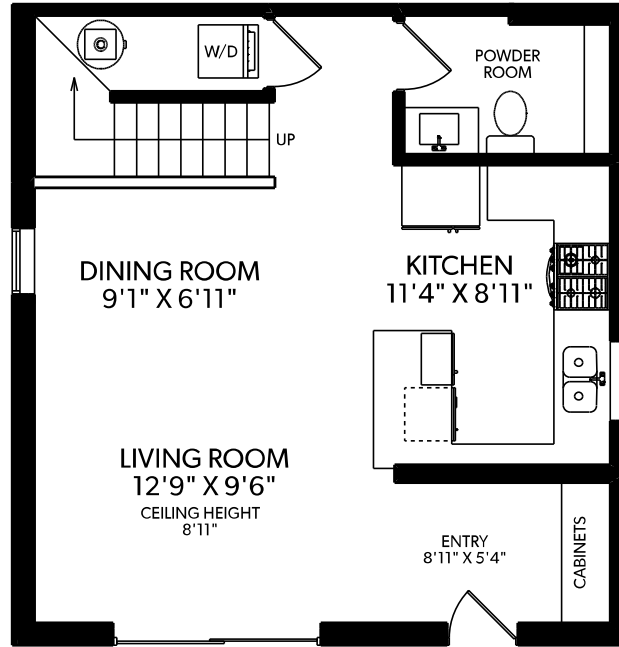

2540 TRIUMPH STREET

FLOOR	FINISHED	UNFINISHED	TOTAL
MAIN	557	0	557
UPPER	557	0	557
TOP	323	0	323
TOTAL	1437	0	1437

OTHER AREAS	
ATTIC	146
BALCONY	121

TOP FLOOR

MAIN FLOOR

UPPER FLOOR