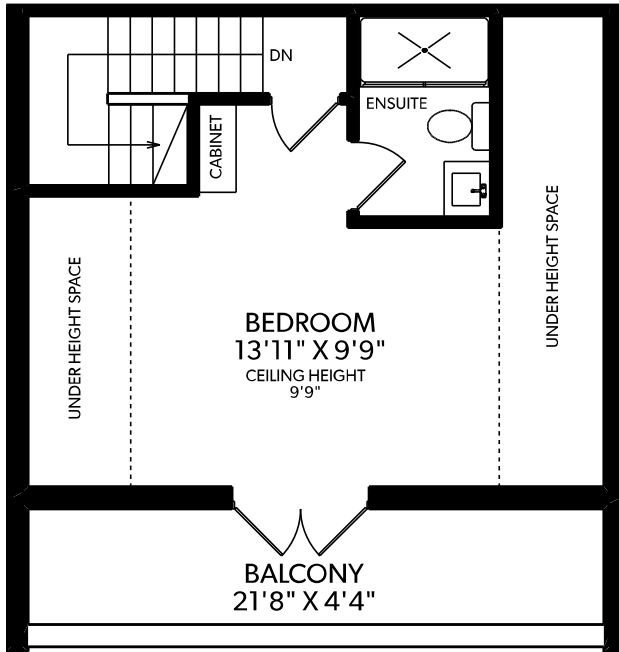

2540 TRIUMPH STREET

FLOOR	FINISHED	UNFINISHED	TOTAL
MAIN	557	0	557
UPPER	557	0	557
TOP	323	0	323
TOTAL	1437	0	1437

OTHER AREAS	
ATTIC	146
BALCONY	121

TOP FLOOR

MAIN FLOOR

UPPER FLOOR