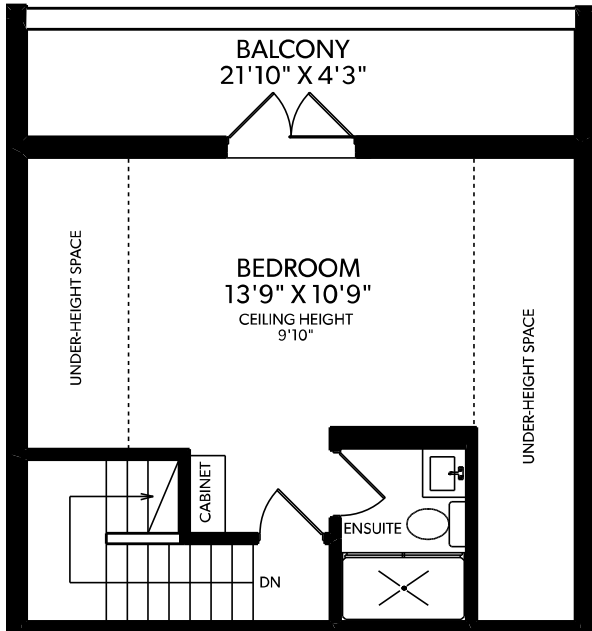

# 2538 TRIUMPH STREET

FLOOR	FINISHED	UNFINISHED	TOTAL	OTHER AREAS
MAIN	602	0	602	ATTIC 155
UPPER	567	0	567	BALCONY 120
TOP	334	0	334	
TOTAL	1503	0	1503	

## TOP FLOOR

## MAIN FLOOR

## UPPER FLOOR