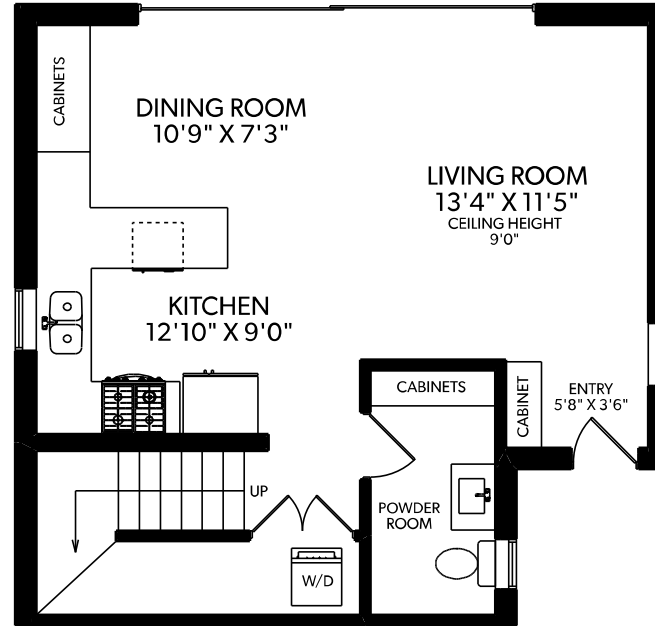

# 2538 TRIUMPH STREET

FLOOR	FINISHED	UNFINISHED	TOTAL	OTHER AREAS
MAIN	602	0	602	ATTIC 155
UPPER	567	0	567	BALCONY 120
TOP	334	0	334	
TOTAL	1503	0	1503	

## TOP FLOOR

## MAIN FLOOR

## UPPER FLOOR