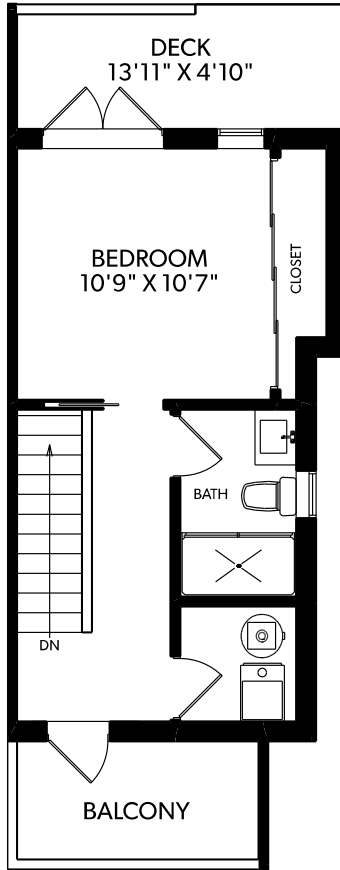

1174 EAST 26TH AVENUE

FLOOR	FINISHED	UNFINISHED	TOTAL	OTHER AREAS	
MAIN	586	0	586	DECK	75
UPPER	564	0	564	PATIOS	221
TOP	350	0	350		
TOTAL	1500	0	1500		

TOP FLOOR

MAIN FLOOR

UPPER FLOOR