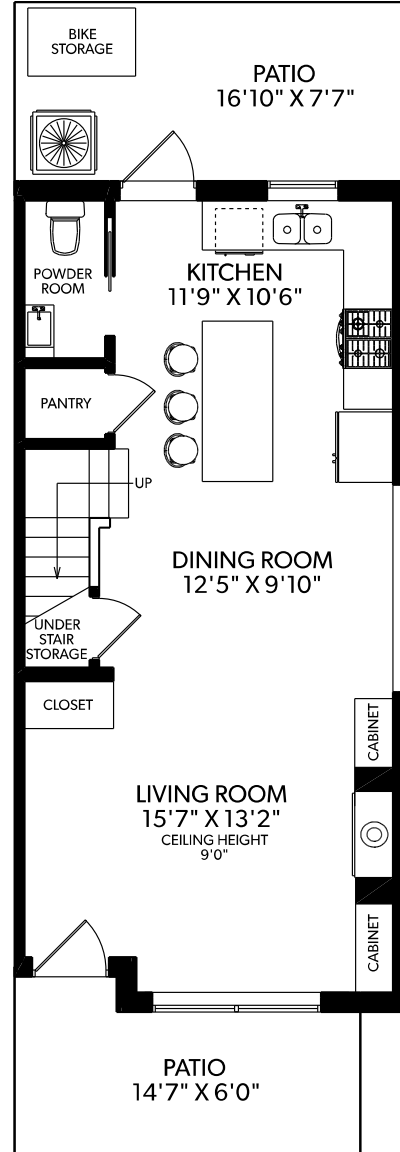

1174 EAST 26TH AVENUE

FLOOR	FINISHED	UNFINISHED	TOTAL	OTHER AREAS	
MAIN	586	0	586	DECK	75
UPPER	564	0	564	PATIOS	221
TOP	350	0	350		
TOTAL	1500	0	1500		

TOP FLOOR

MAIN FLOOR

UPPER FLOOR