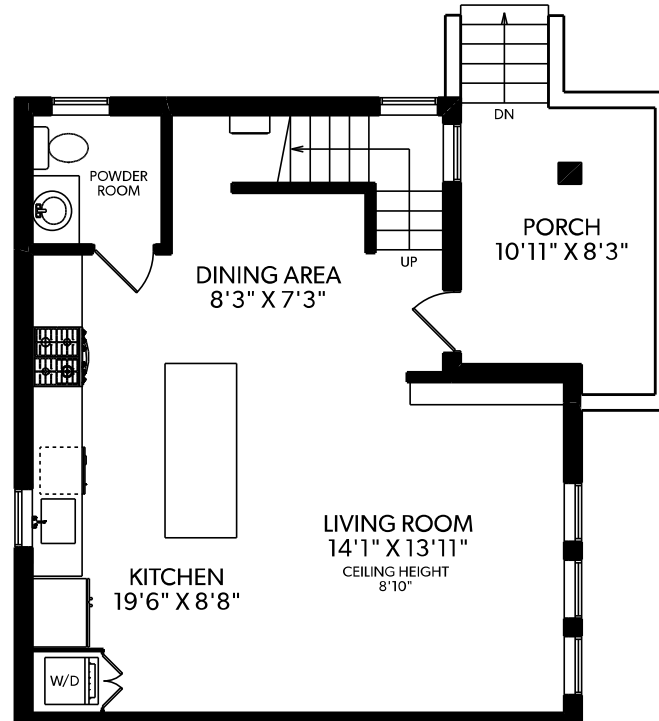

1228 MCLEAN DRIVE

FLOOR	FINISHED	UNFINISHED	TOTAL	OTHER AREAS	
MAIN	582	0	582	PORCH	111
UPPER	605	0	605	BALCONY	37
LOWER	615	0	615	STORAGE	102
TOTAL	1802	0	1802		

UPPER FLOOR

MAIN FLOOR

LOWER FLOOR