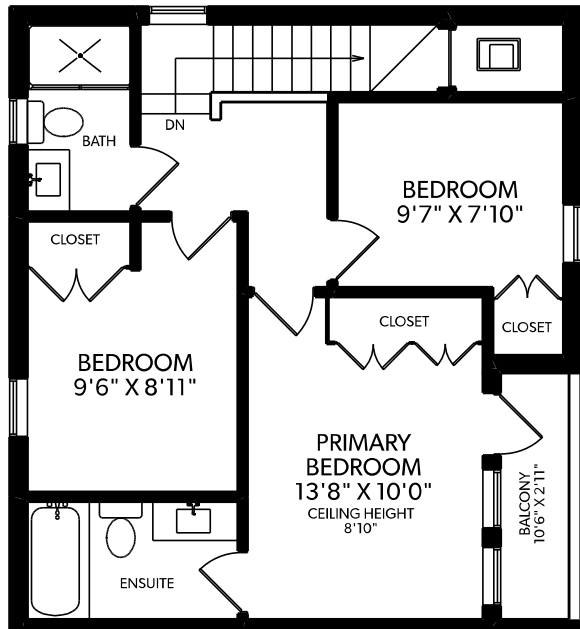

1228 MCLEAN DRIVE

FLOOR	FINISHED	UNFINISHED	TOTAL	OTHER AREAS	
MAIN	582	0	582	PORCH	111
UPPER	605	0	605	BALCONY	37
LOWER	615	0	615	STORAGE	102
TOTAL	1802	0	1802		

UPPER FLOOR

MAIN FLOOR

LOWER FLOOR