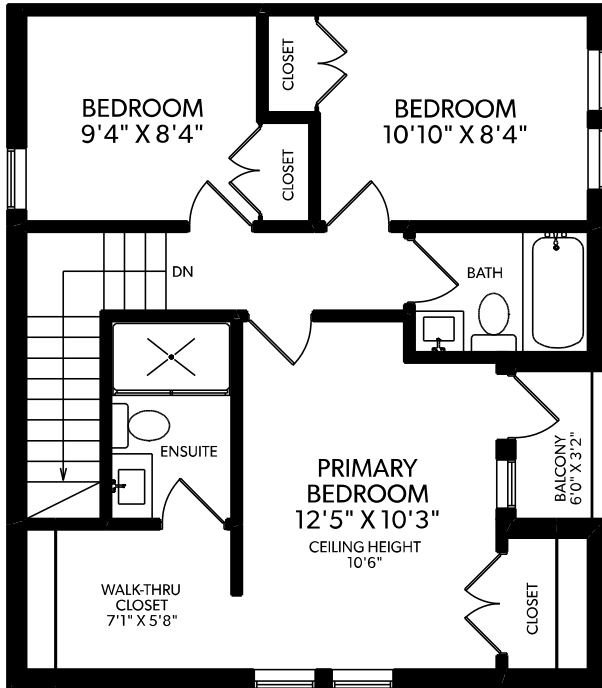

1454 WILLIAM STREET

FLOOR	FINISHED	UNFINISHED	TOTAL	OTHER AREAS	
MAIN	553	0	553	PORCH	194
UPPER	642	0	642	STORAGE	84
LOWER	526	0	526		
TOTAL	1721	0	1721		

MAIN FLOOR

MAIN FLOOR

MAIN FLOOR