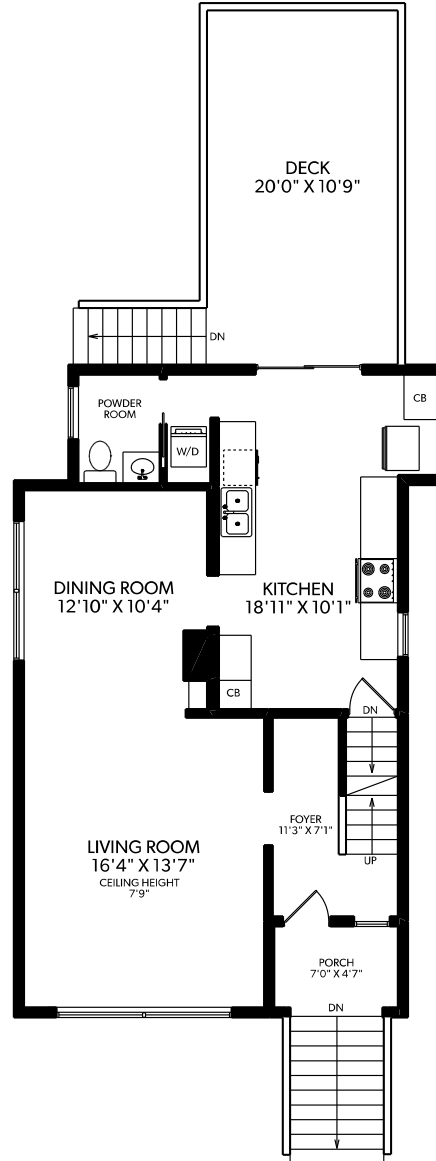

# 347 EAST 20TH AVENUE

FLOOR	FINISHED	UNFINISHED	TOTAL	OTHER AREAS	
MAIN	779	0	779	DECK	237
UPPER	577	0	577	PORCH	39
LOWER	803	0	803	PATIO	170
TOTAL	2159	0	2159	CARPORT	241

UPPER FLOOR

MAIN FLOOR

LOWER FLOOR