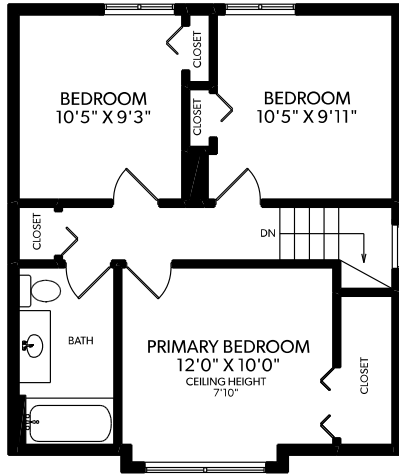

# 347 EAST 20TH AVENUE

FLOOR	FINISHED	UNFINISHED	TOTAL	OTHER AREAS	
MAIN	779	0	779	DECK	237
UPPER	577	0	577	PORCH	39
LOWER	803	0	803	PATIO	170
TOTAL	2159	0	2159	CARPORT	241

UPPER FLOOR

MAIN FLOOR

LOWER FLOOR