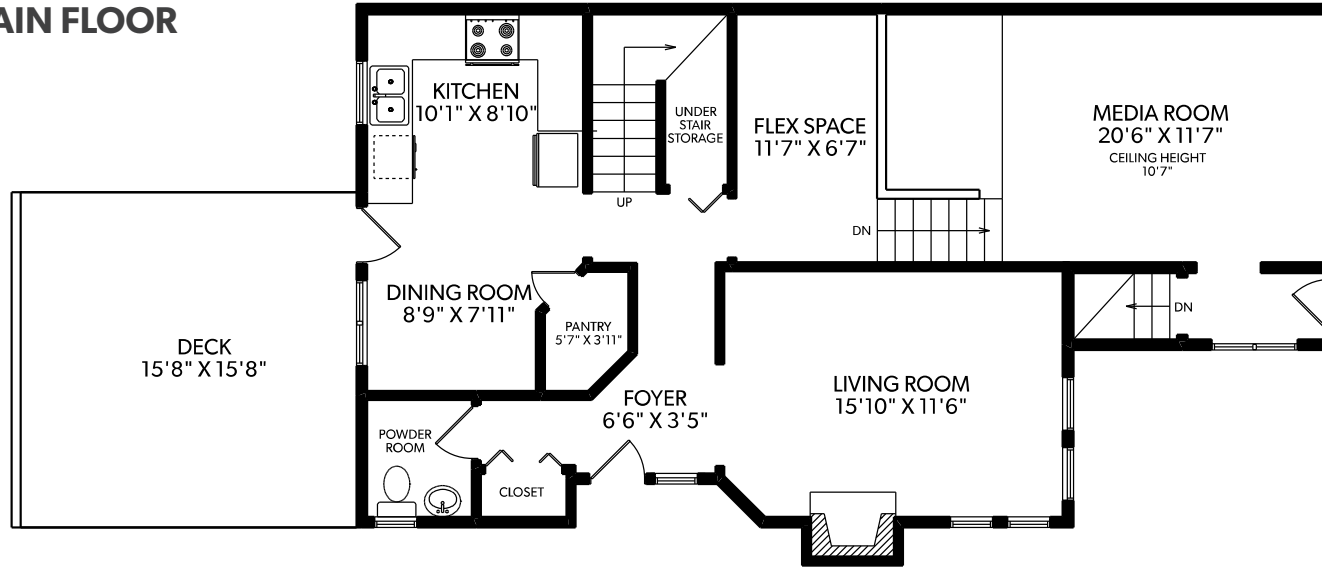

# 1784 COLEMAN AVENUE

FLOOR	FINISHED	UNFINISHED	TOTAL	OTHER AREAS	
MAIN	1001	0	1001	DECK	252
UPPER	712	0	712	CRAWL	168
LOWER	189	0	189		
TOTAL	1902	0	1902		

## MAIN FLOOR

## UPPER FLOOR

## LOWER FLOOR