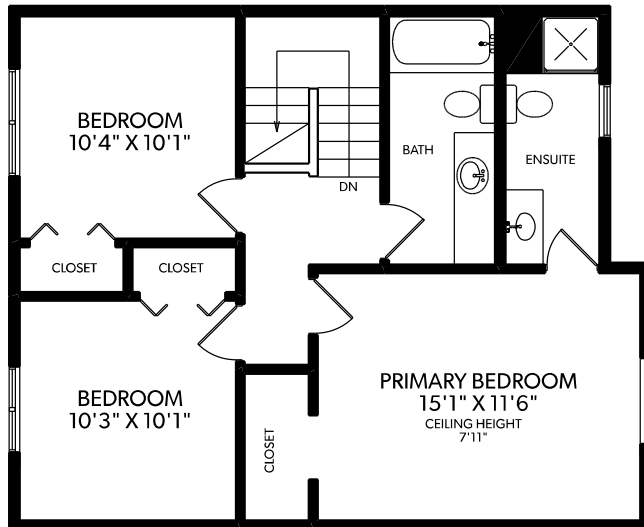

# 1784 COLEMAN AVENUE

FLOOR	FINISHED	UNFINISHED	TOTAL	OTHER AREAS	
MAIN	1001	0	1001	DECK	252
UPPER	712	0	712	CRAWL	168
LOWER	189	0	189		
TOTAL	1902	0	1902		

## MAIN FLOOR

## UPPER FLOOR

## LOWER FLOOR