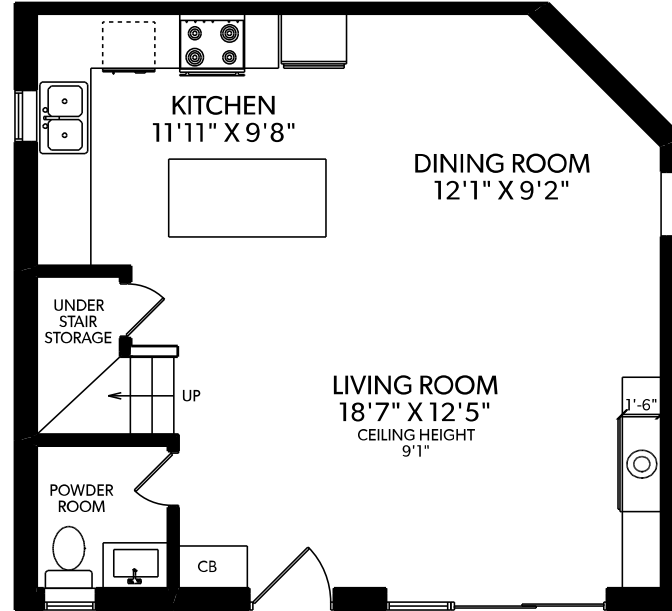

882 EAST 22ND AVENUE

FLOOR	FINISHED	UNFINISHED	TOTAL	OTHER AREAS
MAIN	586	0	586	BALCONY 80
UPPER	581	0	581	
TOP	336	0	336	
TOTAL	1503	0	1503	

TOP FLOOR

MAIN FLOOR

UPPER FLOOR