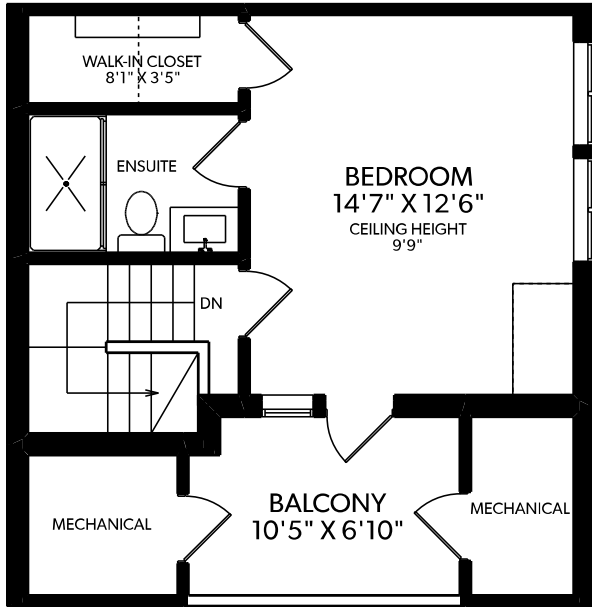

882 EAST 22ND AVENUE

FLOOR	FINISHED	UNFINISHED	TOTAL	OTHER AREAS
MAIN	586	0	586	BALCONY 80
UPPER	581	0	581	
TOP	336	0	336	
TOTAL	1503	0	1503	

TOP FLOOR

MAIN FLOOR

UPPER FLOOR