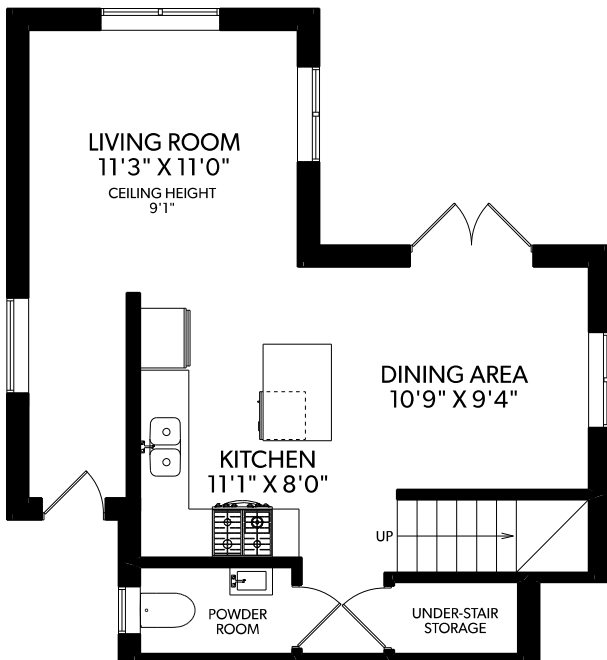

1221 East 27th Avenue

Main Floor	536 sq.ft.
Upper Floor	444 sq.ft.
Top Floor	342 sq.ft.
Total	1322 sq.ft.
Balcony	84 sq.ft.

MAIN FLOOR

UPPER FLOOR

TOP FLOOR