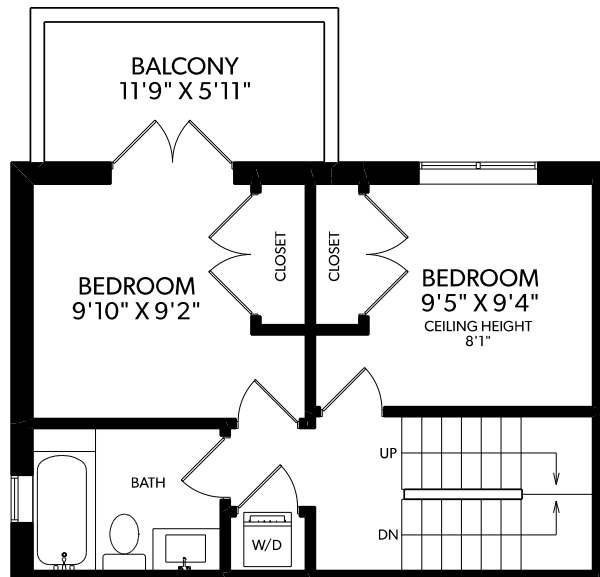

1221 East 27th Avenue

Main Floor	536 sq.ft.
Upper Floor	444 sq.ft.
Top Floor	342 sq.ft.
Total	1322 sq.ft.
Balcony	84 sq.ft.

MAIN FLOOR

UPPER FLOOR

TOP FLOOR