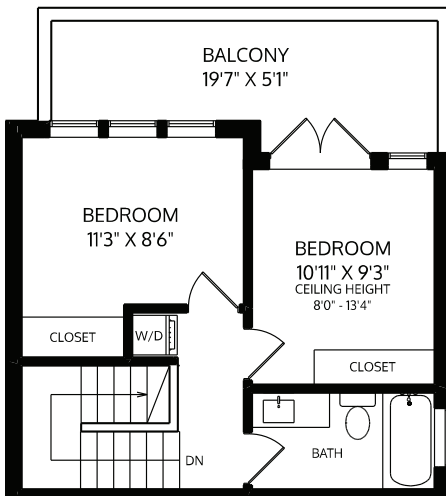

515 East 11th Avenue, Vancouver

Main Floor:	485 sq.ft.
Upper Floor:	414 sq.ft.
Lower Floor:	465 sq.ft.
Total:	1364 sq.ft.
Deck:	80 sq.ft.
Balcony:	135 sq.ft.
Crawlspace:	103 sq.ft.

UPPER FLOOR

MAIN FLOOR

LOWER FLOOR