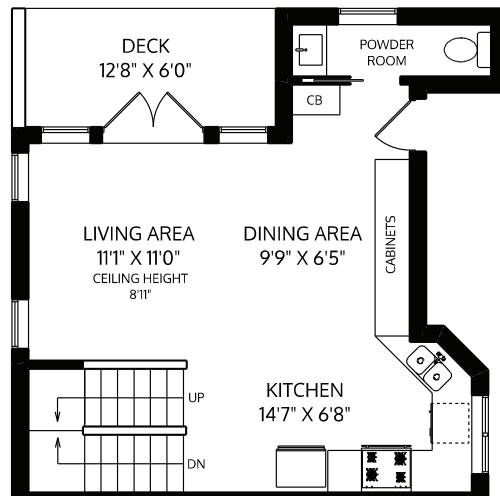

515 East 11th Avenue, Vancouver

Main Floor:	485 sq.ft.
Upper Floor:	414 sq.ft.
Lower Floor:	465 sq.ft.
Total:	1364 sq.ft.
Deck:	80 sq.ft.
Balcony:	135 sq.ft.
Crawlspace:	103 sq.ft.

UPPER FLOOR

MAIN FLOOR

LOWER FLOOR