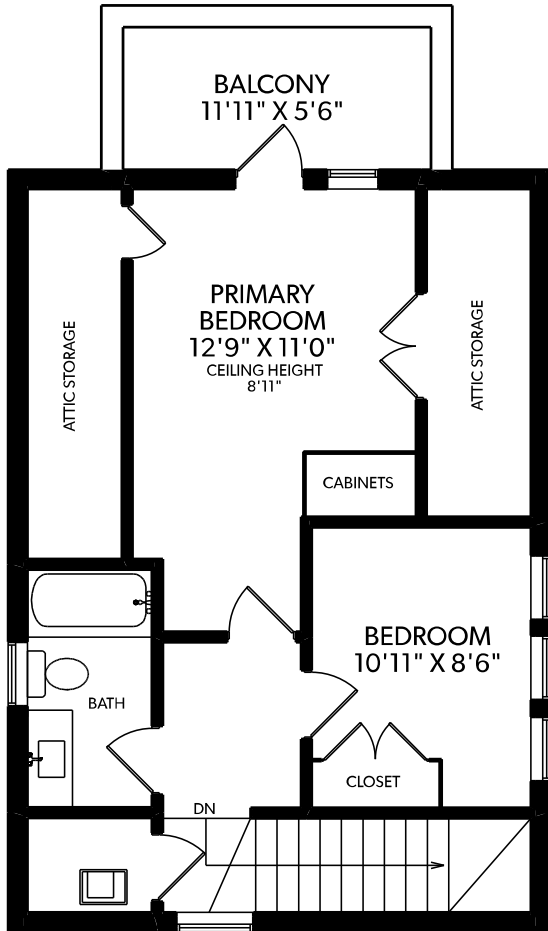

1238 MCLEAN DRIVE

FLOOR	FINISHED	UNFINISHED	TOTAL
MAIN	502	0	502
UPPER	491	0	491
LOWER	348	0	348
TOTAL	1341	0	1341

OTHER AREAS	
BALCONIES	335
GARAGE	229

UPPER FLOOR

MAIN FLOOR

LOWER FLOOR