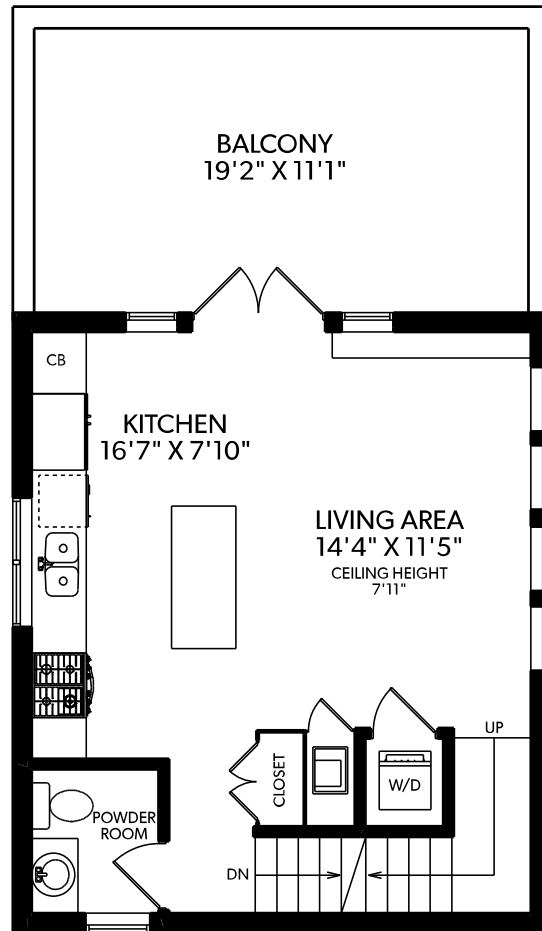

1238 MCLEAN DRIVE

FLOOR	FINISHED	UNFINISHED	TOTAL
MAIN	502	0	502
UPPER	491	0	491
LOWER	348	0	348
TOTAL	1341	0	1341

OTHER AREAS	
BALCONIES	335
GARAGE	229

UPPER FLOOR

MAIN FLOOR

LOWER FLOOR