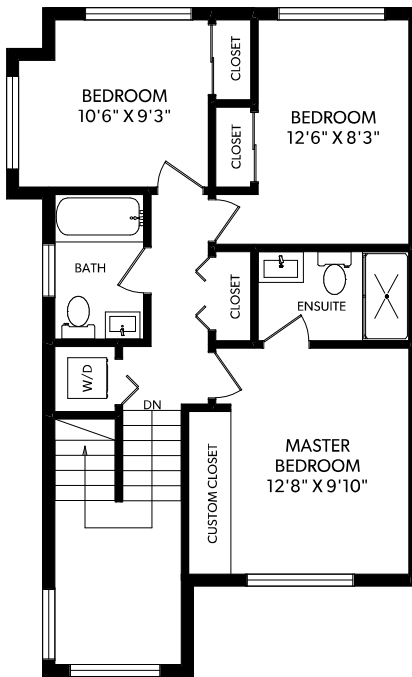

Parkside on Premier: #4-933 Premier Street

3 Bedrooms + Flex | 2.5 Bathrooms

Interior: 1535 sq.ft.
Garage: 517 sq.ft.
Deck: 202 sq.ft.

UPPER FLOOR

MAIN FLOOR

LOWER FLOOR