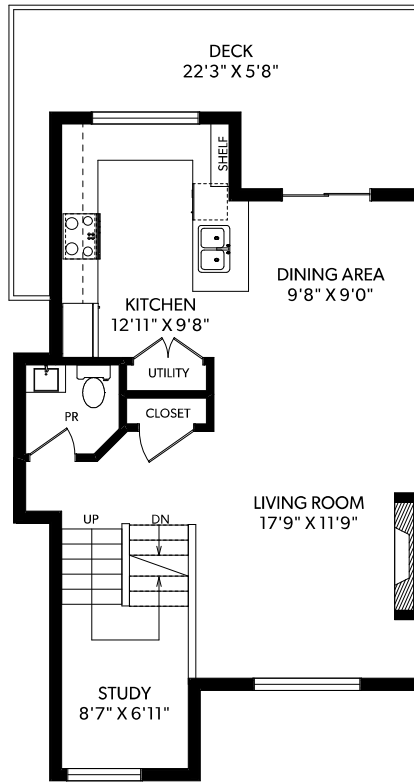

Parkside on Premier: #4-933 Premier Street

3 Bedrooms + Flex | 2.5 Bathrooms

Interior: 1535 sq.ft.
Garage: 517 sq.ft.
Deck: 202 sq.ft.

UPPER FLOOR

MAIN FLOOR

LOWER FLOOR