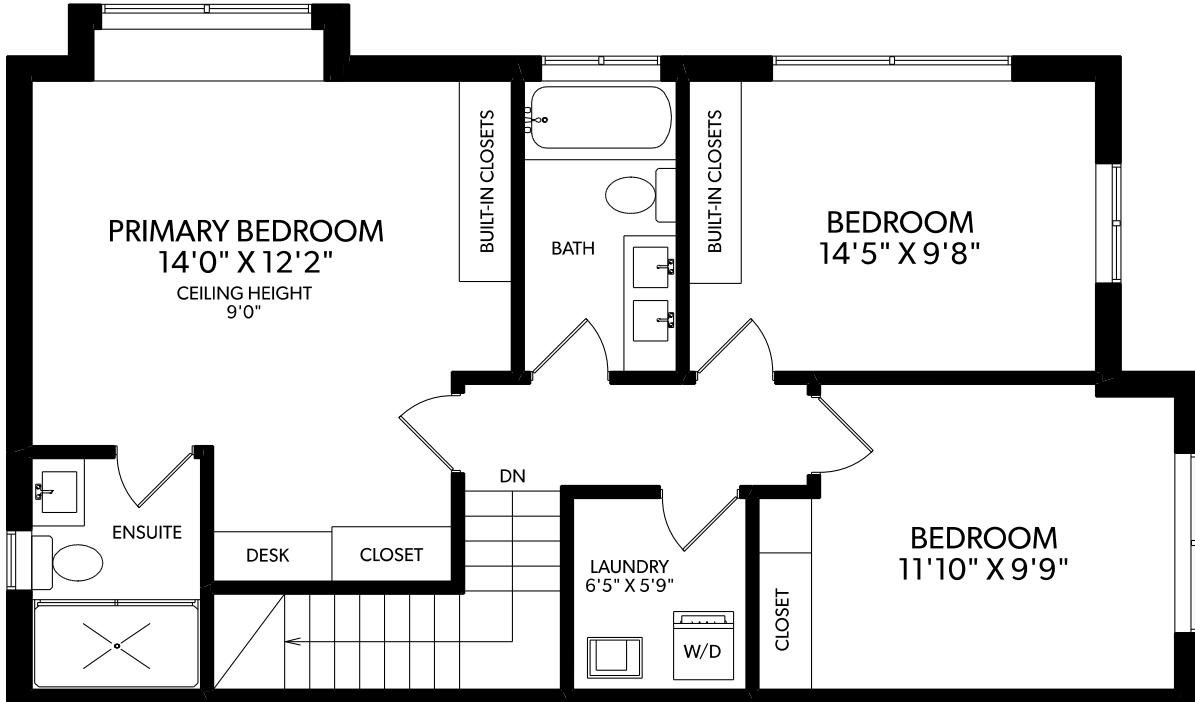

2114 NAPIER STREET

FLOOR	FINISHED	UNFINISHED	TOTAL
MAIN	760	0	760
UPPER	826	0	826
TOTAL	1586	0	1586

UPPER FLOOR

MAIN FLOOR