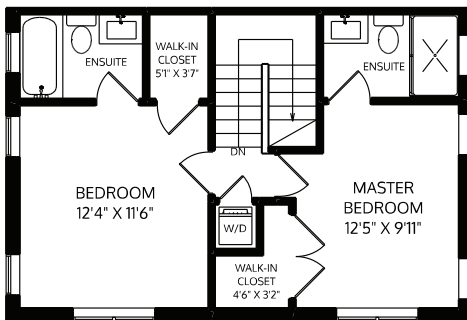

## 1-487 East 11<sup>th</sup> Avenue, Vancouver

Main Floor:	590 sq.ft.
Upper Floor:	544 sq.ft.
Lower Floor:	774 sq.ft.
<b>Total:</b>	<b>1908 sq.ft.</b>
Porch:	204 sq.ft.

UPPER FLOOR

MAIN FLOOR

LOWER FLOOR