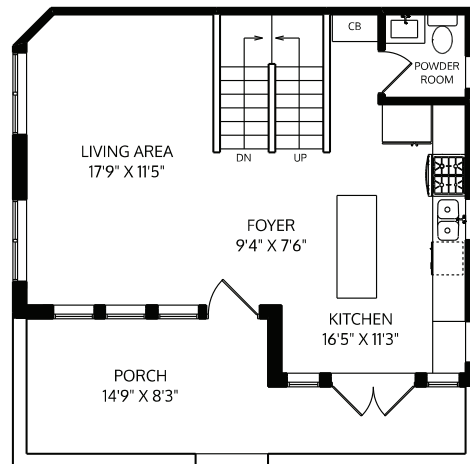

## 1-487 East 11<sup>th</sup> Avenue, Vancouver

Main Floor:	590 sq.ft.
Upper Floor:	544 sq.ft.
Lower Floor:	774 sq.ft.
<b>Total:</b>	<b>1908 sq.ft.</b>
Porch:	204 sq.ft.

UPPER FLOOR

MAIN FLOOR

LOWER FLOOR