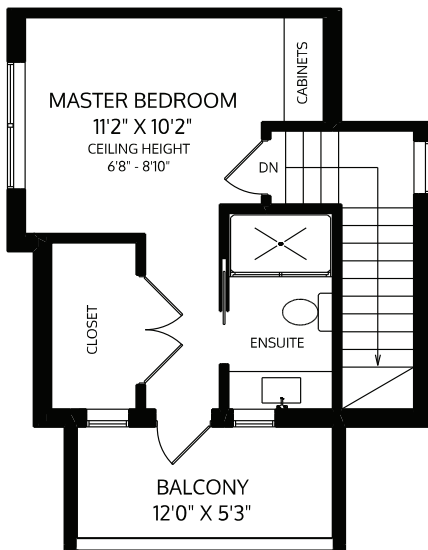

765 East 39th Avenue, Vancouver

Main Floor:	577 sq.ft.
Upper Floor:	585 sq.ft.
Top Floor:	361 sq.ft.
Total:	1523 sq.ft.
Balcony:	77 sq.ft.

TOP FLOOR

MAIN FLOOR

UPPER FLOOR