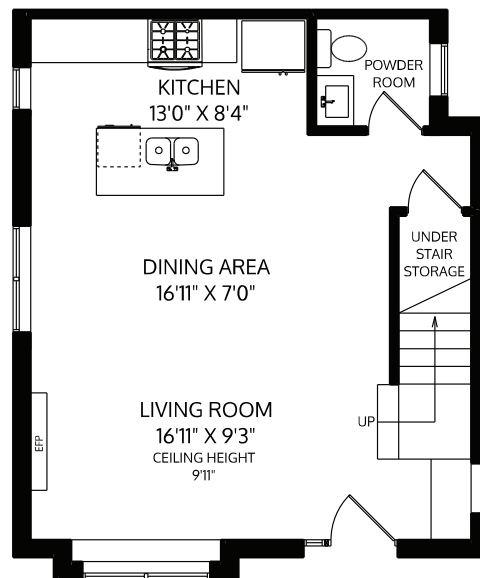

765 East 39th Avenue, Vancouver

Main Floor:	577 sq.ft.
Upper Floor:	585 sq.ft.
Top Floor:	361 sq.ft.
Total:	1523 sq.ft.
Balcony:	77 sq.ft.

TOP FLOOR

MAIN FLOOR

UPPER FLOOR