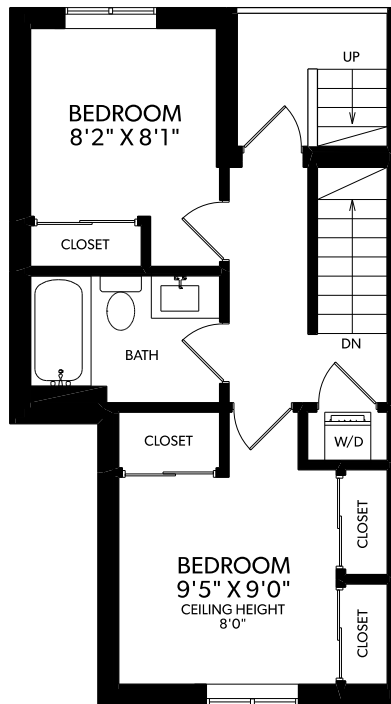

545 East 6th Avenue, Vancouver

Main Floor:	462 sq.ft.
Upper Floor:	422 sq.ft.
Total:	884 sq.ft.
Deck:	209 sq.ft.

UPPER FLOOR

MAIN FLOOR