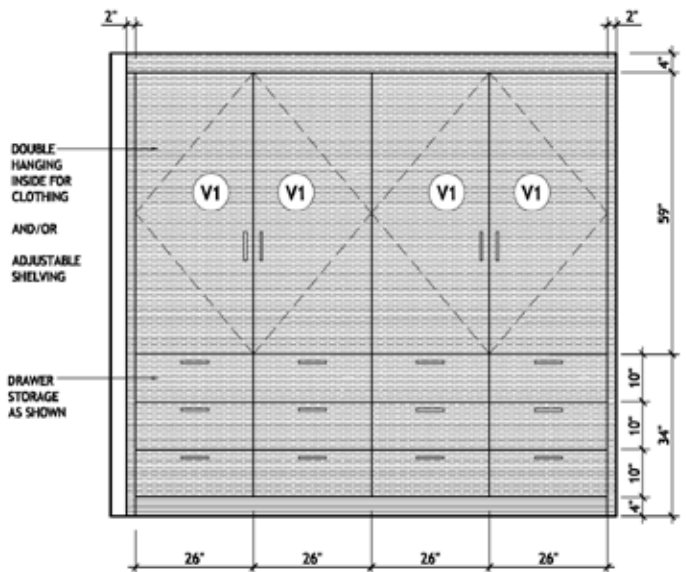

BOSCH INTEGRATED
DISHWASHER

PARKSIDE ON PREMIER

DESIGN
PACKAGE

FISHER & PAYKEL INTEGRATED FRIDGE

SAMSUNG WASHER & DRYER

Custom Millwork

MASTER ENSUITE

E10 MASTER ENSUITE VANITY WALL ELEVATION
ID-05 SCALE: 1/2" = 1'-0"