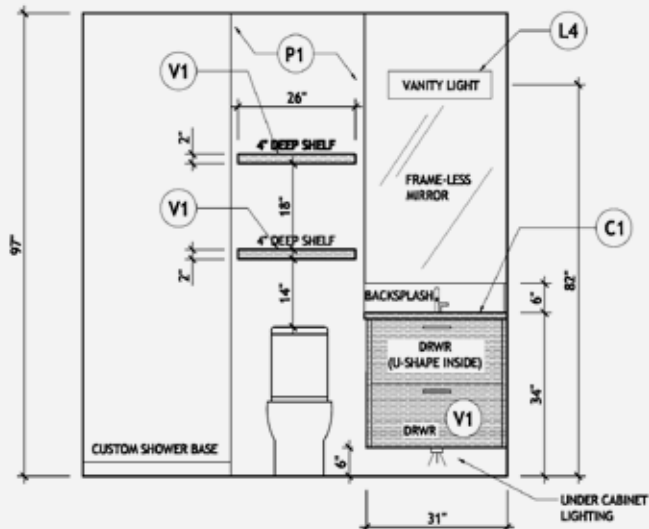

BOSCH INTEGRATED
DISHWASHER

PARKSIDE ON PREMIER

DESIGN
PACKAGE

FISHER & PAYKEL INTEGRATED FRIDGE

SAMSUNG WASHER & DRYER

Custom Millwork

MASTER ENSUITE

E10 MASTER ENSUITE VANITY WALL ELEVATION
ID-05 SCALE: 1/2" = 1'-0"