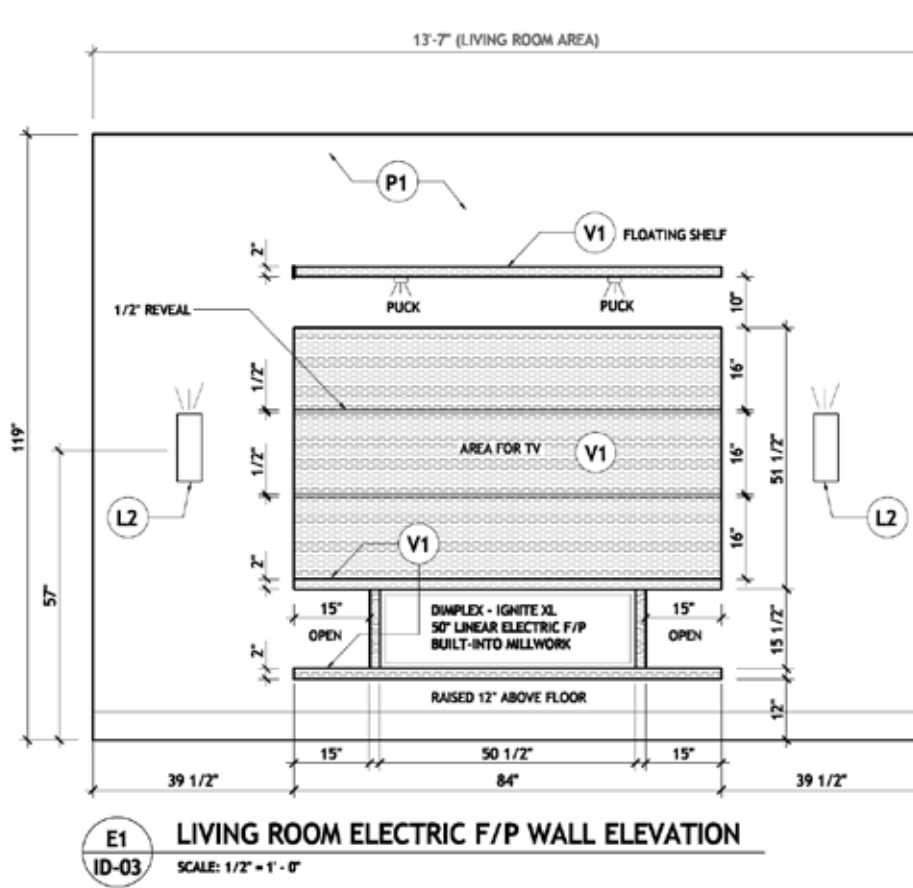

E11 MASTER BEDROOM CUSTOM CLOSET ELEVATION
ID-05 SCALE: 1/2" = 1'-0"

MASTER CLOSET

FIREPLACE & TV BUILT IN

FIREPLACE MILLWORK IMAGES
(DESIGN INSPIRATION)

Finishing Details

LIVING ROOM WALL SCONCES

MAIN BATH VANITY LIGHT