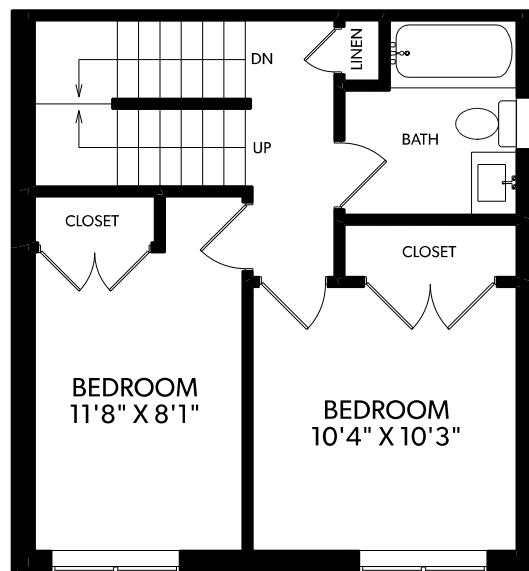

# 1209 East 27<sup>th</sup> Avenue

Main Floor	455 sq.ft.
Upper Floor	455 sq.ft.
Top Floor	331 sq.ft.
<b>Total</b>	<b>1241 sq.ft.</b>
Balcony	45 sq.ft.

MAIN FLOOR

UPPER FLOOR

TOP FLOOR