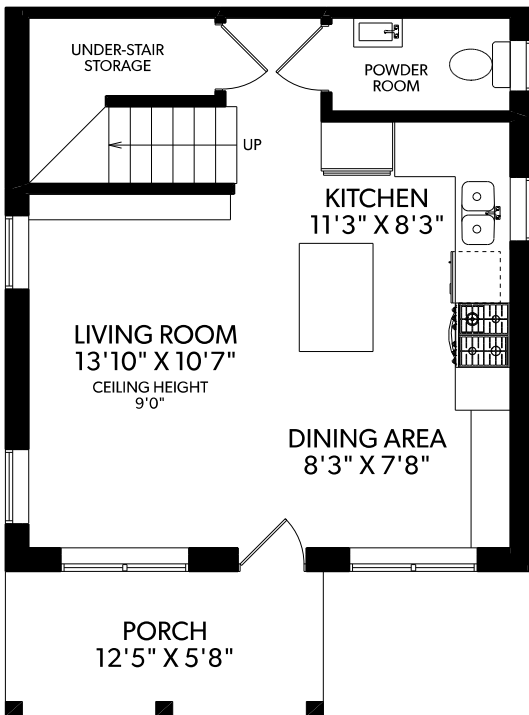

# 1209 East 27<sup>th</sup> Avenue

Main Floor	455 sq.ft.
Upper Floor	455 sq.ft.
Top Floor	331 sq.ft.
<b>Total</b>	<b>1241 sq.ft.</b>
Balcony	45 sq.ft.

MAIN FLOOR

UPPER FLOOR

TOP FLOOR