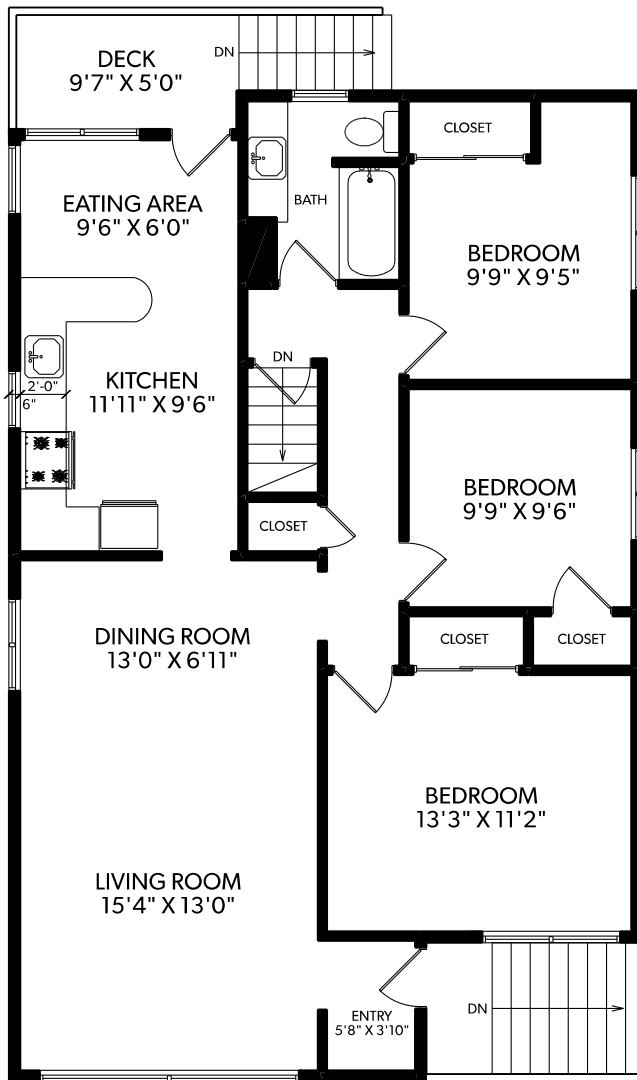

950 East 17th Avenue, Vancouver

Main Floor: 1124 sq.ft.
 Lower Floor: 1055 sq.ft.
Total: 2179 sq.ft.
 Deck: 77 sq.ft.

MAIN FLOOR

LOWER FLOOR