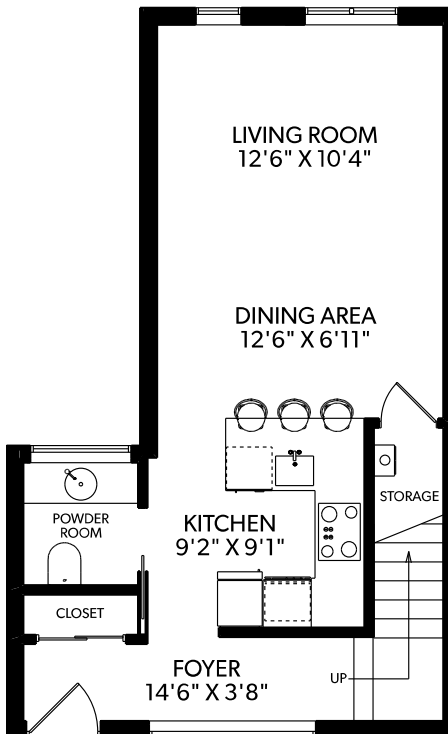

## 531 East 6th Avenue, Vancouver

Main Floor:	513 sq.ft.
Upper Floor:	514 sq.ft.
Top Floor:	301 sq.ft.
<b>Total:</b>	<b>1328 sq.ft.</b>
Rooftop:	220 sq.ft.

**MAIN FLOOR**

**UPPER FLOOR**

**TOP FLOOR**