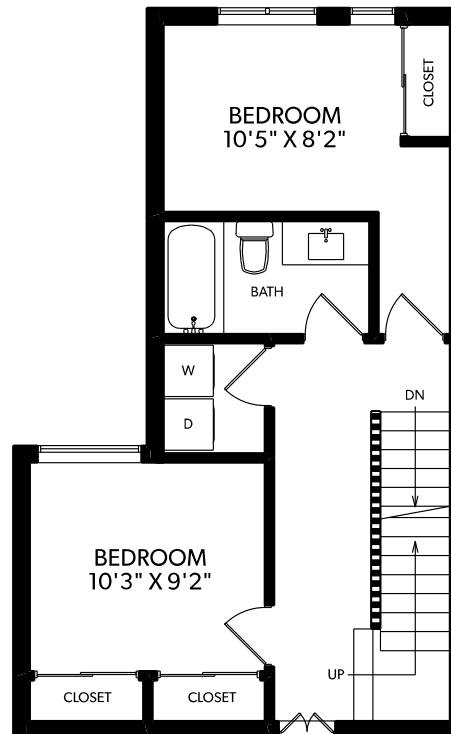

## 531 East 6th Avenue, Vancouver

Main Floor:	513 sq.ft.
Upper Floor:	514 sq.ft.
Top Floor:	301 sq.ft.
<b>Total:</b>	<b>1328 sq.ft.</b>
Rooftop:	220 sq.ft.

**MAIN FLOOR**

**UPPER FLOOR**

**TOP FLOOR**