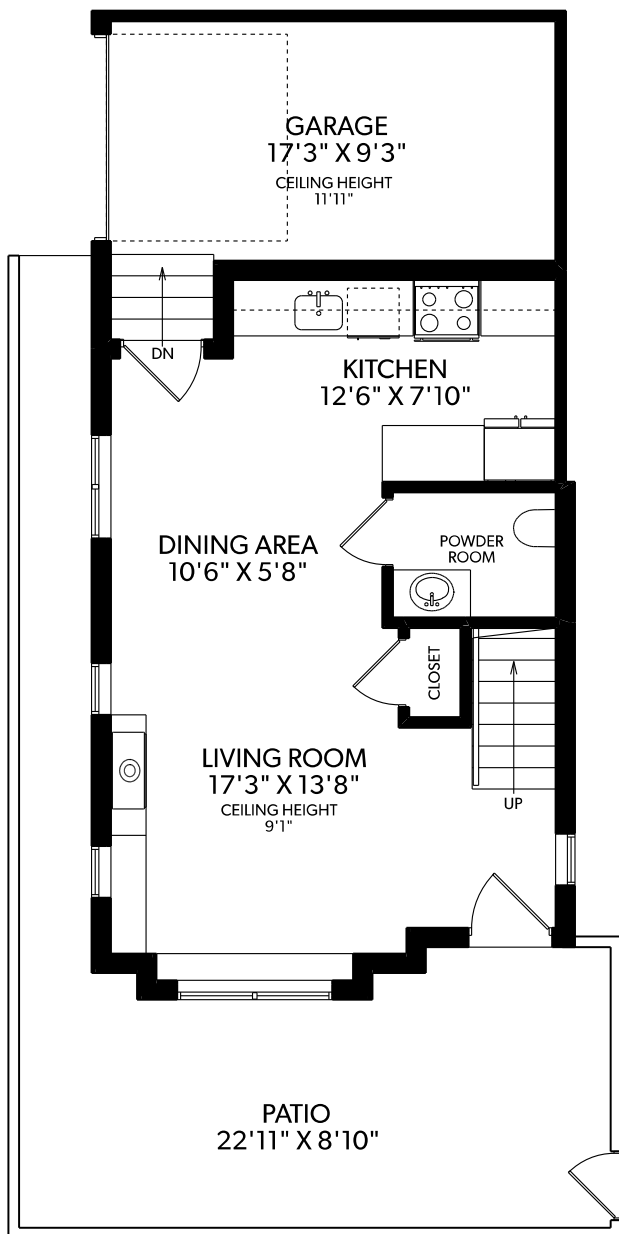

3229 St. Catherine's Street, Vancouver

Main Floor:	494 sq.ft.
Upper Floor:	707 sq.ft.
Total:	1201 sq.ft.
Garage:	192 sq.ft.

MAIN FLOOR

UPPER FLOOR