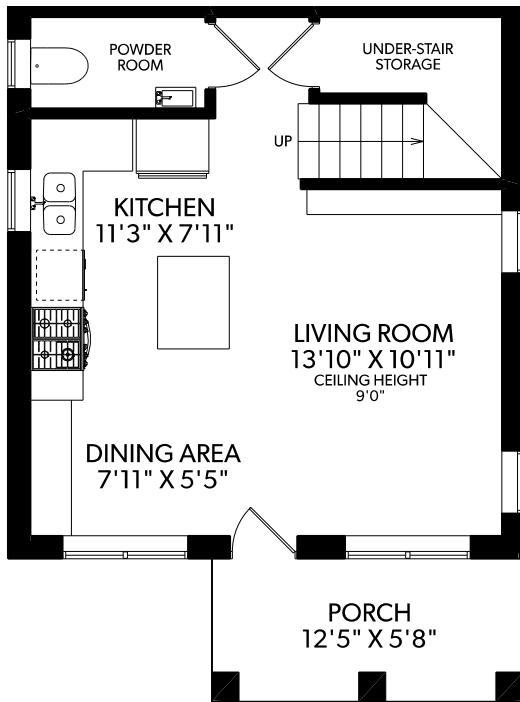

1223 East 27th Avenue

Main Floor	455 sq.ft.
Upper Floor	455 sq.ft.
Top Floor	331 sq.ft.
Total	1241 sq.ft.
Balcony	45 sq.ft.

MAIN FLOOR

UPPER FLOOR

TOP FLOOR