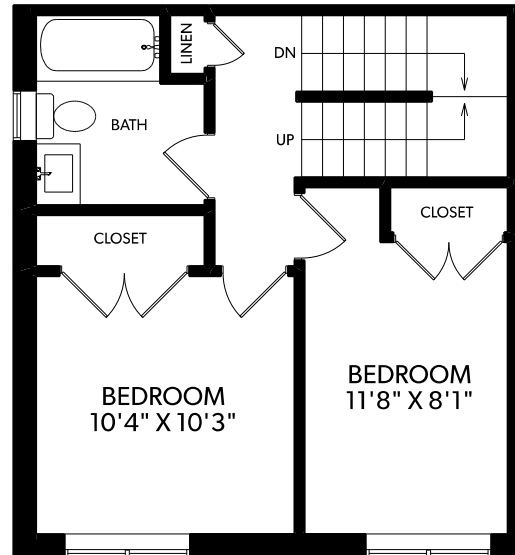

1223 East 27th Avenue

Main Floor	455 sq.ft.
Upper Floor	455 sq.ft.
Top Floor	331 sq.ft.
Total	1241 sq.ft.
Balcony	45 sq.ft.

MAIN FLOOR

UPPER FLOOR

TOP FLOOR