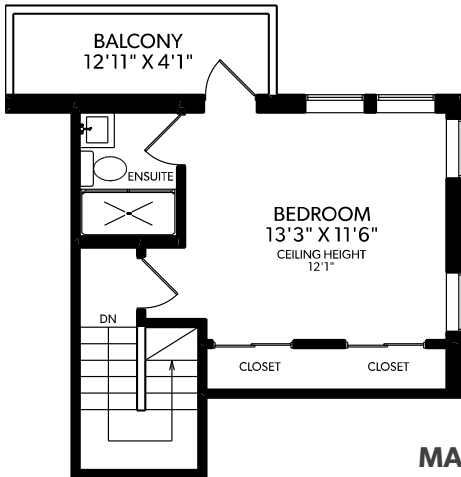

26 West 13<sup>th</sup> Avenue, Vancouver

Main Floor:	565 sq.ft.
Upper Floor:	531 sq.ft.
Top Floor:	333 sq.ft.
<b>Total:</b>	<b>1429 sq.ft.</b>
Balconies:	134 sq.ft.

**TOP FLOOR**

**UPPER FLOOR**

**MAIN FLOOR**