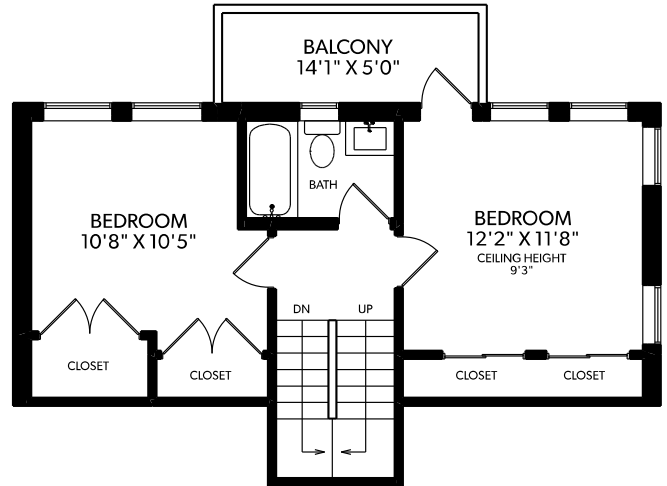

26 West 13<sup>th</sup> Avenue, Vancouver

Main Floor:	565 sq.ft.
Upper Floor:	531 sq.ft.
Top Floor:	333 sq.ft.
<b>Total:</b>	<b>1429 sq.ft.</b>
Balconies:	134 sq.ft.

**TOP FLOOR**

**UPPER FLOOR**

**MAIN FLOOR**