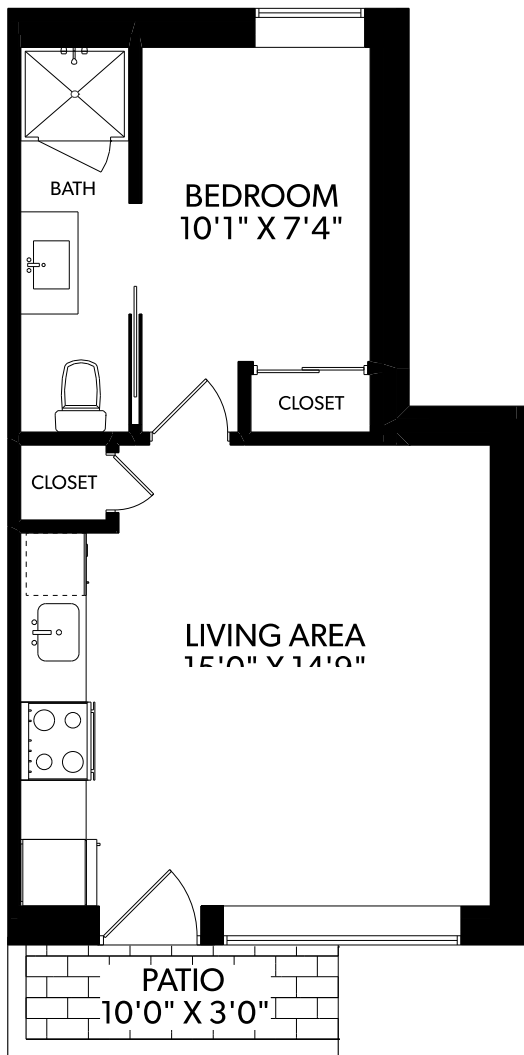

## 541/543 East 6<sup>th</sup> Avenue, Vancouver

Main Floor:	452 sq.ft.
Upper Floor:	451 sq.ft.
<b>Total:</b>	<b>903 sq.ft.</b>
Patio:	39 sq.ft.

### MAIN FLOOR

### UPPER FLOOR