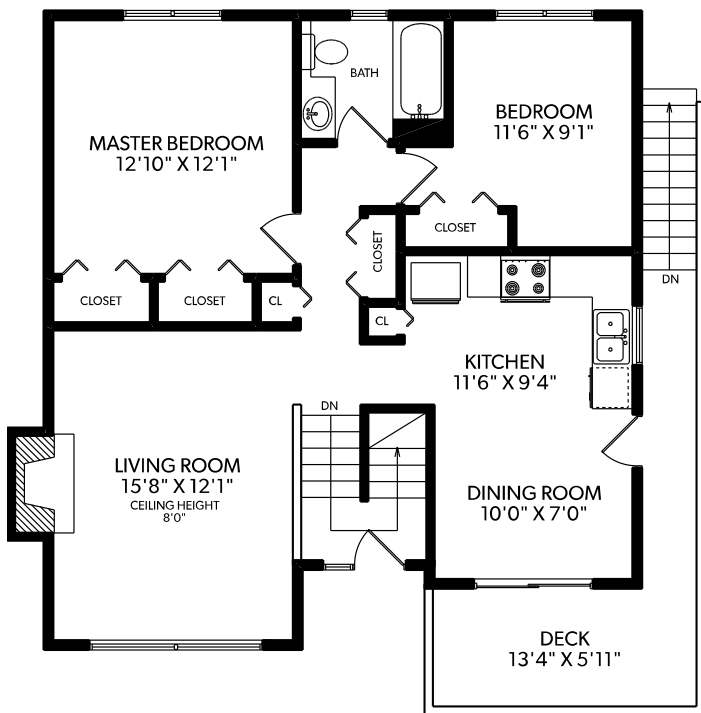

12208 McTavish Place, Maple Ridge

Main Floor: 922 sq.ft.
 Lower Floor: 763 sq.ft.
Total: 1685 sq.ft.

Deck: 171 sq.ft.
 Garage: 251 sq.ft.

MAIN FLOOR

LOWER FLOOR