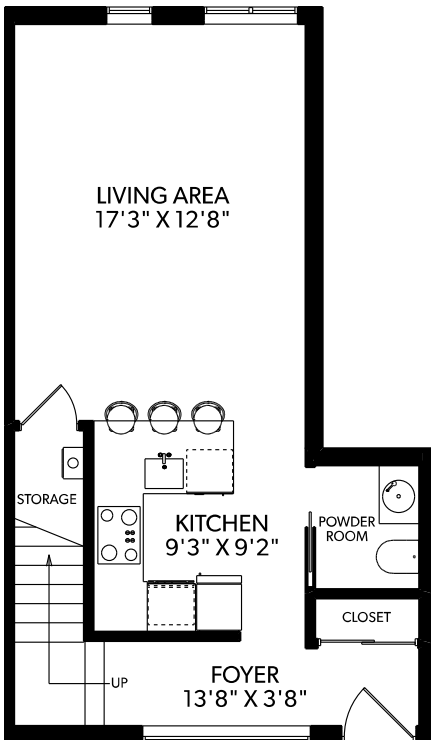

535 East 6th Avenue, Vancouver

Main Floor:	506 sq.ft.
Upper Floor:	506 sq.ft.
Top Floor:	291 sq.ft.
Total:	1303 sq.ft.
Rooftop:	222 sq.ft.

MAIN FLOOR

UPPER FLOOR

TOP FLOOR