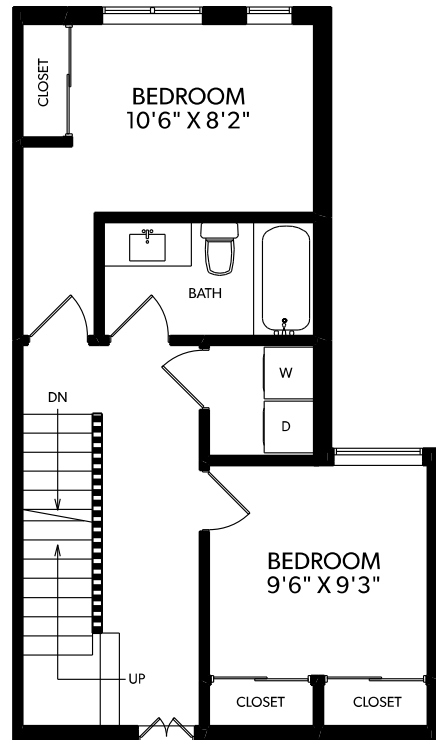

535 East 6th Avenue, Vancouver

Main Floor:	506 sq.ft.
Upper Floor:	506 sq.ft.
Top Floor:	291 sq.ft.
Total:	1303 sq.ft.
Rooftop:	222 sq.ft.

MAIN FLOOR

UPPER FLOOR

TOP FLOOR