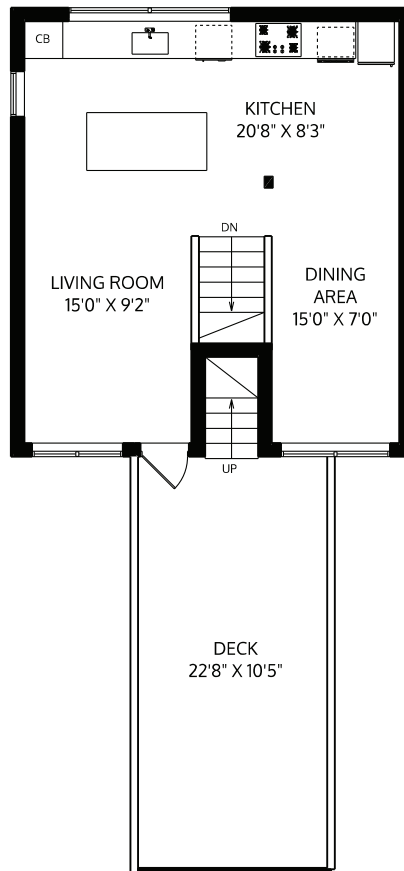

## 1010 East 7<sup>th</sup> Avenue, Vancouver

Main Floor:	571 sq.ft.
Upper Floor:	531 sq.ft.
<b>Total:</b>	<b>1102 sq.ft.</b>
Decks:	398 sq.ft.
Rooftop:	297 sq.ft.

### ROOFTOP

### UPPER FLOOR

### MAIN FLOOR