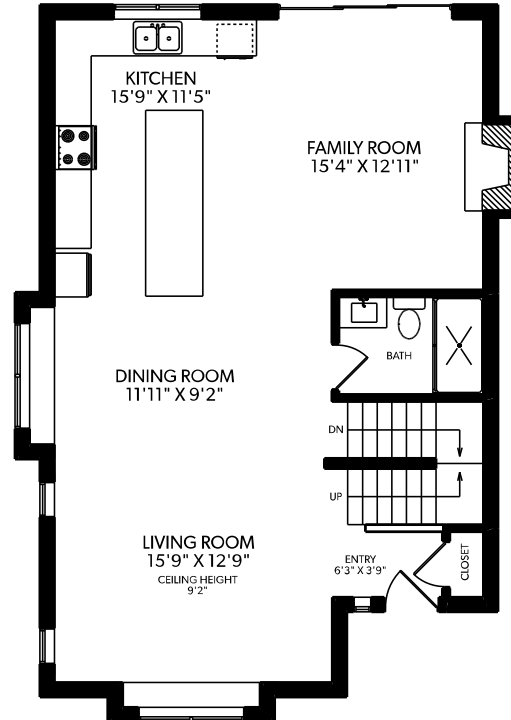

# 892 EAST 22ND AVENUE

FLOOR	FINISHED	UNFINISHED	TOTAL
MAIN	1007	0	1007
UPPER	911	0	911
LOWER	1020	0	1020
COACH MAIN	442	0	442
COACH UPR.	293	0	293
<b>TOTAL</b>	<b>3673</b>	<b>0</b>	<b>3673</b>

OTHER AREAS	
PATIO	115
BALCONY	76

## UPPER FLOOR

## MAIN FLOOR

## LOWER FLOOR