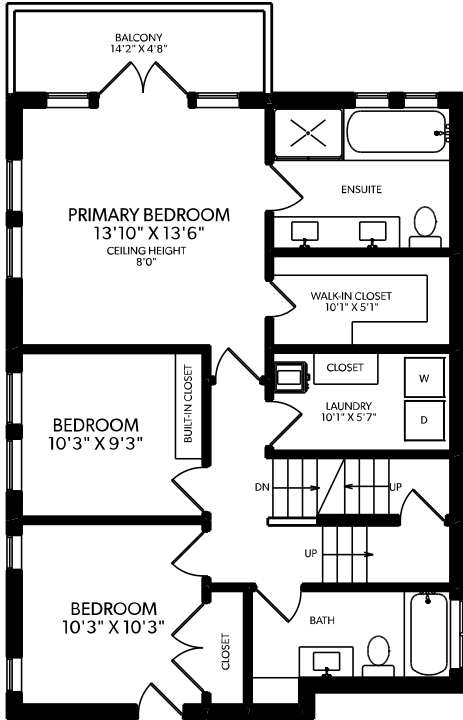

# 892 EAST 22ND AVENUE

FLOOR	FINISHED	UNFINISHED	TOTAL
MAIN	1007	0	1007
UPPER	911	0	911
LOWER	1020	0	1020
COACH MAIN	442	0	442
COACH UPR.	293	0	293
<b>TOTAL</b>	<b>3673</b>	<b>0</b>	<b>3673</b>

OTHER AREAS	
PATIO	115
BALCONY	76

## UPPER FLOOR

## MAIN FLOOR

## LOWER FLOOR