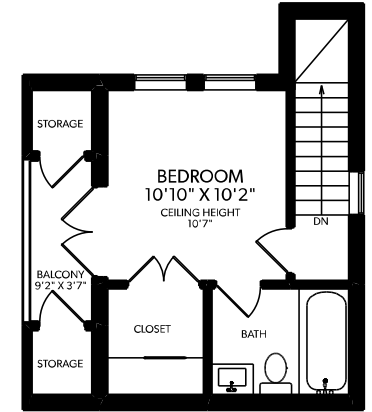

COACH UPPER