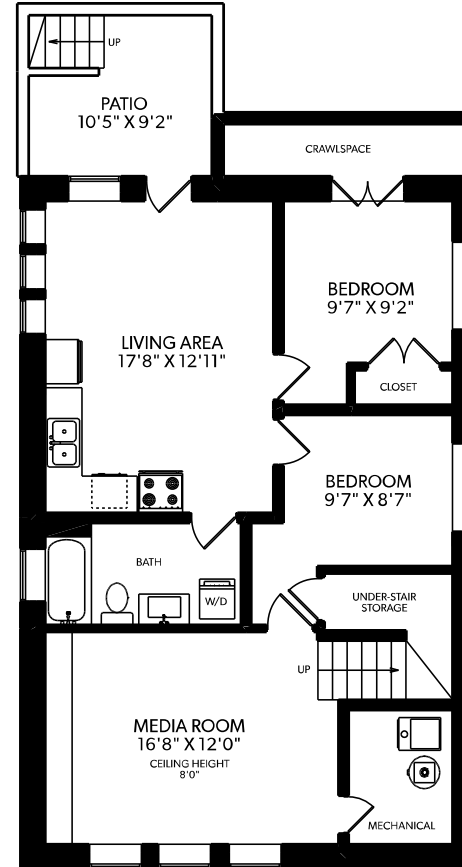

# 892 EAST 22ND AVENUE

FLOOR	FINISHED	UNFINISHED	TOTAL
MAIN	1007	0	1007
UPPER	911	0	911
LOWER	1020	0	1020
COACH MAIN	442	0	442
COACH UPR.	293	0	293
<b>TOTAL</b>	<b>3673</b>	<b>0</b>	<b>3673</b>

OTHER AREAS	
PATIO	115
BALCONY	76

## UPPER FLOOR

## MAIN FLOOR

## LOWER FLOOR