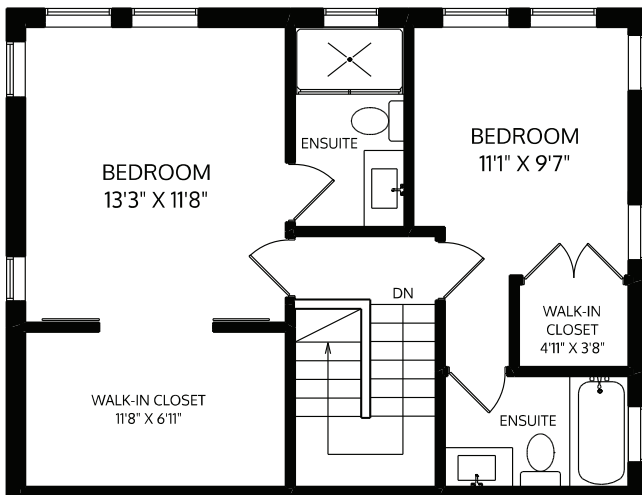

## 2-487 East 11<sup>th</sup> Avenue, Vancouver

Main Floor:	606 sq.ft.
Upper Floor:	626 sq.ft.
<b>Total:</b>	<b>1232 sq.ft.</b>
Porch:	136 sq.ft.

### UPPER FLOOR

### MAIN FLOOR