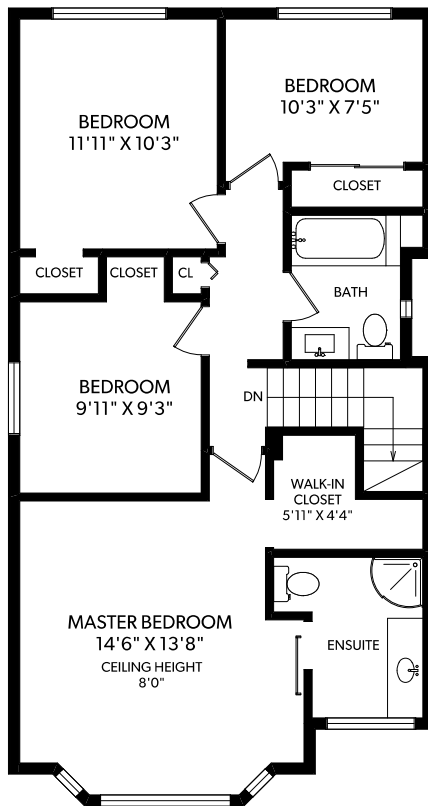

39 East 33<sup>rd</sup> Avenue, Vancouver

Main Floor: 892 sq.ft.  
Upper Floor: 874 sq.ft.  
Total: 1766 sq.ft.

**UPPER FLOOR**

**MAIN FLOOR**